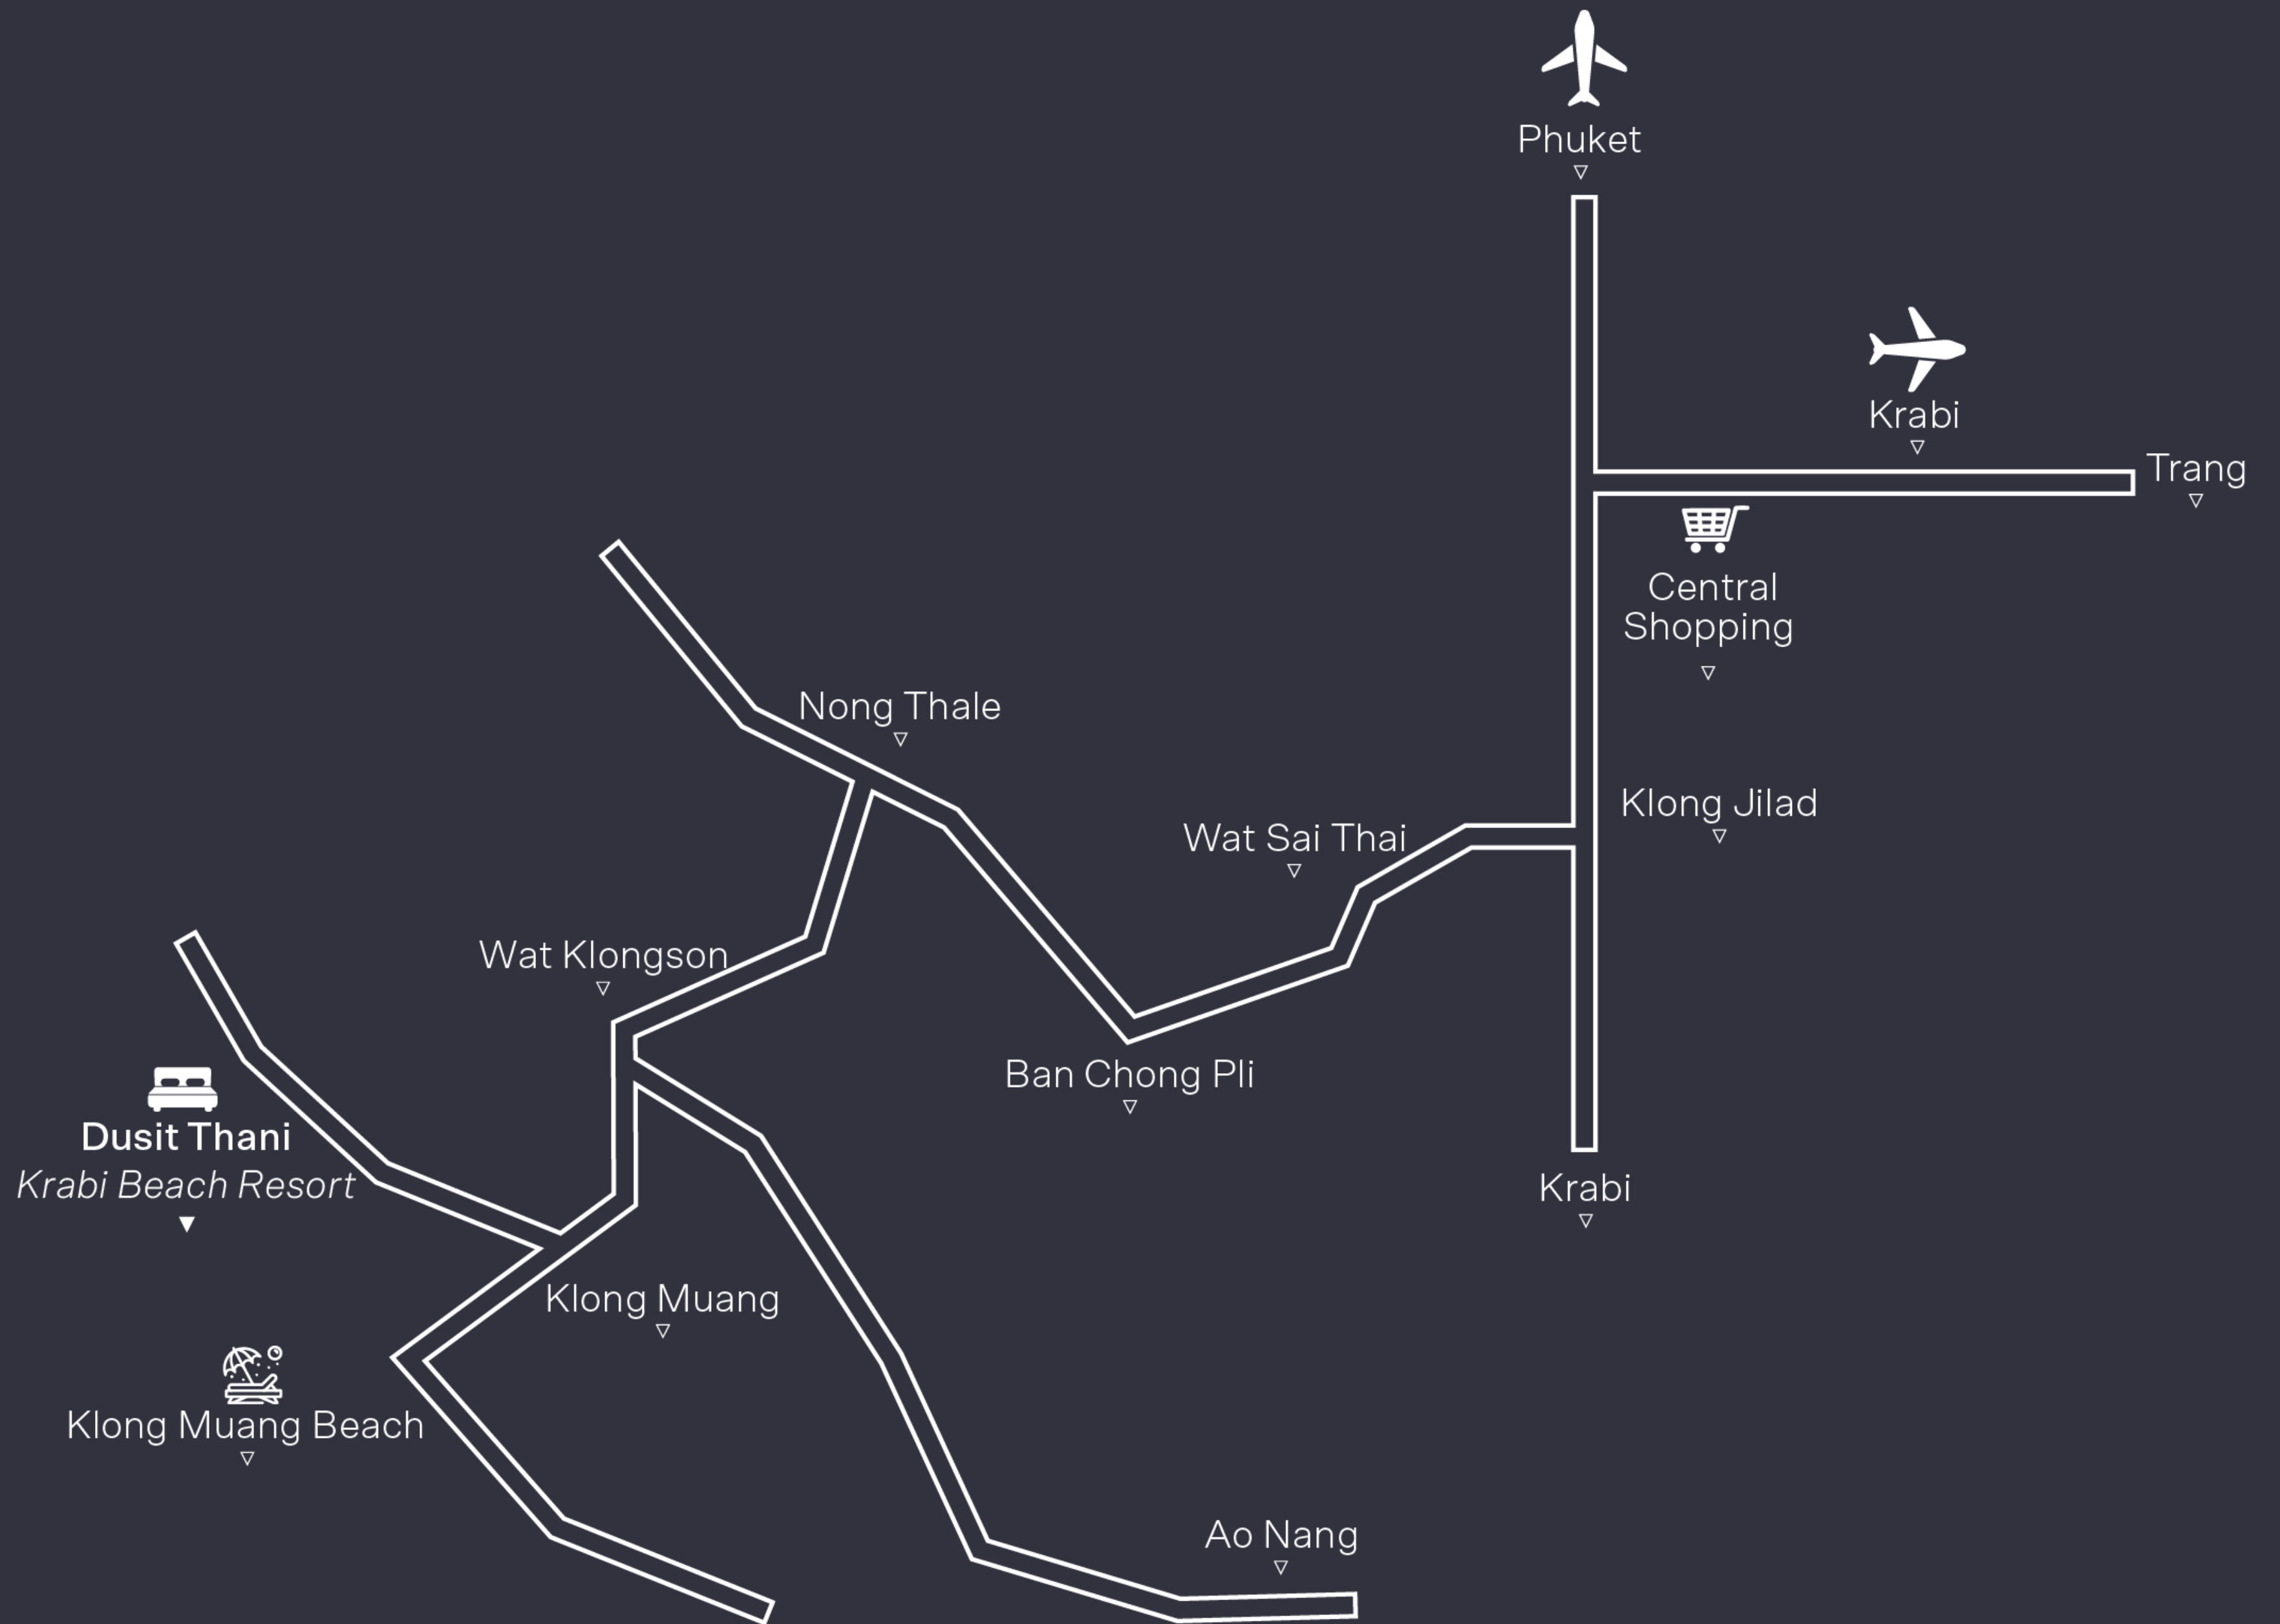

Sea Breeze Event Area - Overview

The Sea Breeze Event Area is a versatile seaside venue that combines the air-conditioned comfort of the Sea Breeze Pavilion with the relaxed al fresco charm of the Sea Breeze Sala. Additional lawn spaces offer flexible setup options, seamlessly connecting to Breeze Beach Bar and framed by the breathtaking backdrop of the Andaman Sea.

Breeze Beach Bar

Breeze Beach Bar is a spectacular open-air beachfront venue set directly on Klong Muang Beach, overlooking the Andaman Sea. With uninterrupted ocean views and magnificent sunsets, it provides a memorable setting for relaxed gatherings. Breeze Beach Bar does not offer rain protection.

Mangosteen's Restaurant Deck features an outdoor deck overlooking the lush gardens toward the Andaman Sea. The area is partially covered with a solid roof, and a retractable roof provides additional rain protection when required. It is an ideal setting for dinners, cocktail receptions, and pre-dinner gatherings.

Dusit Thani

KRABI BEACH RESORT