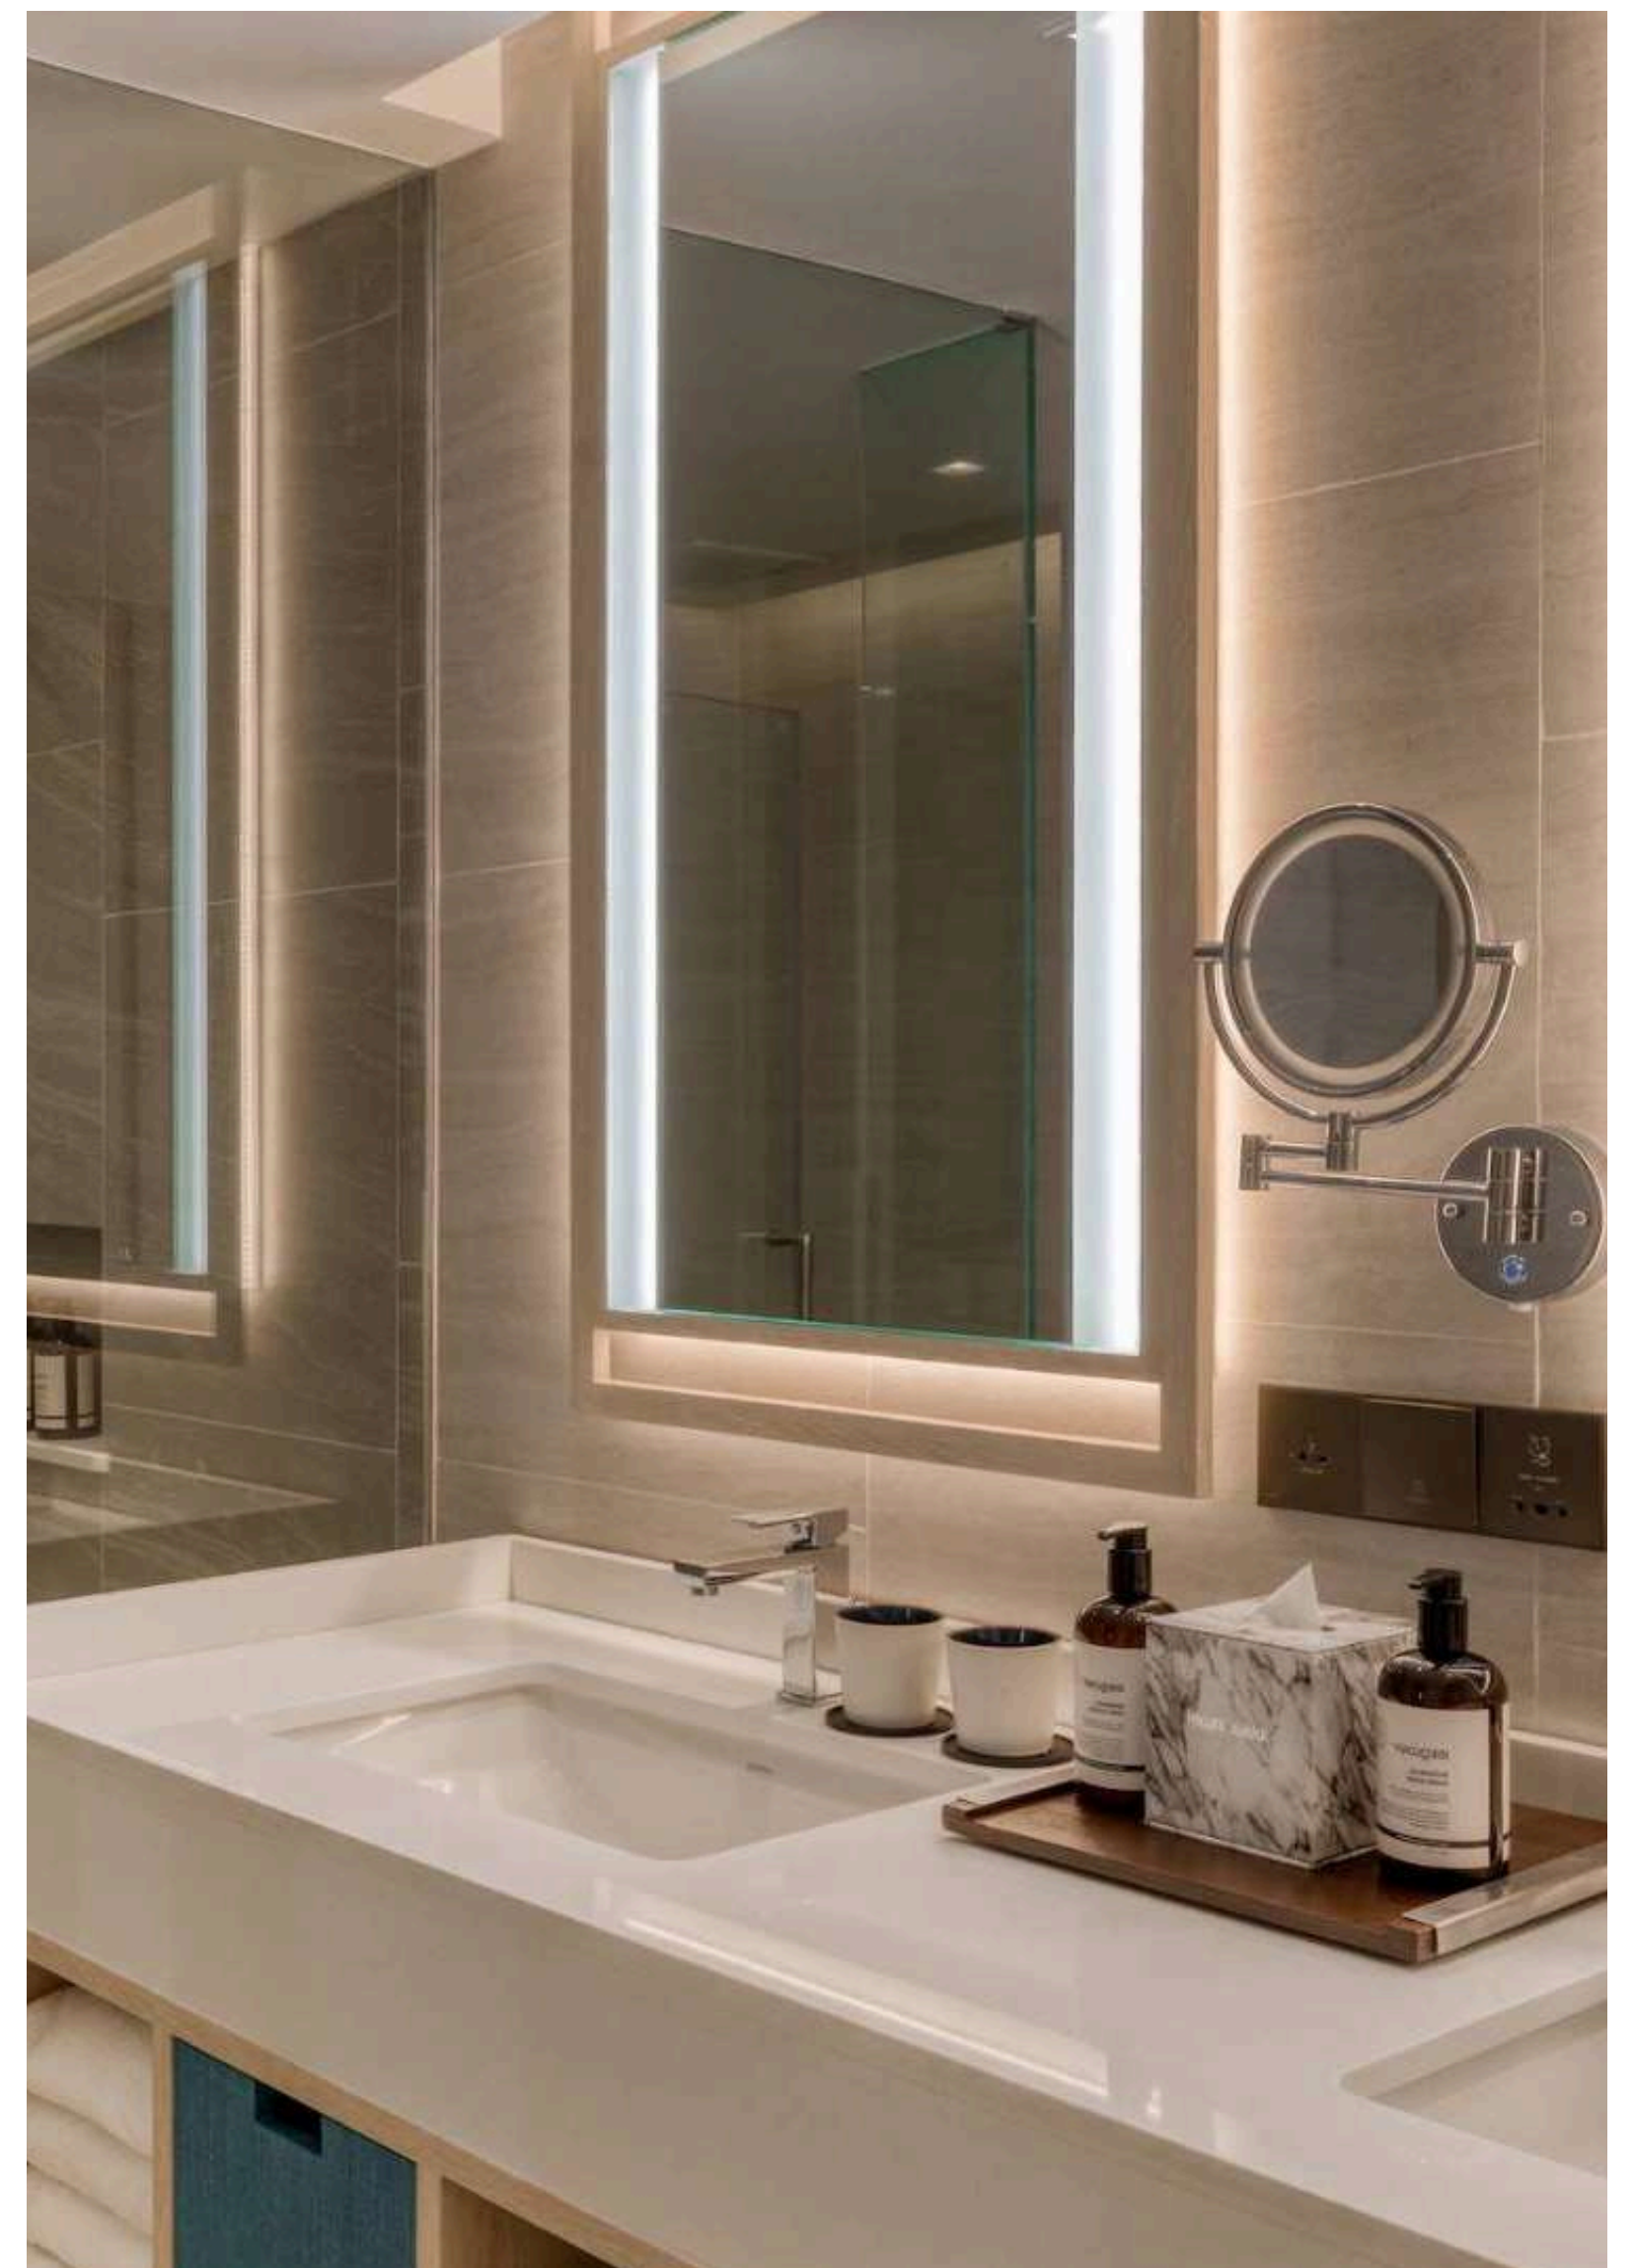

Accommodation

240 Hotel Rooms

121	Deluxe Premium Rooms	42Sqm
40	Deluxe Sea Facing Rooms	42Sqm
25	Family Rooms	48Sqm
30	Club Deluxe Rooms	42Sqm
12	Club Premium Sea Facing Rooms	42Sqm
6	Club Sea Facing Suite	80Sqm
2	Club One-Bedroom Suite	125Sqm
1	Club One-Bedroom Suite w. Plunge Pool	150Sqm
2	Club Two-Bedroom Suite	135Sqm
1	Club Two-Bedroom Suite w. Plunge Pool	150Sqm