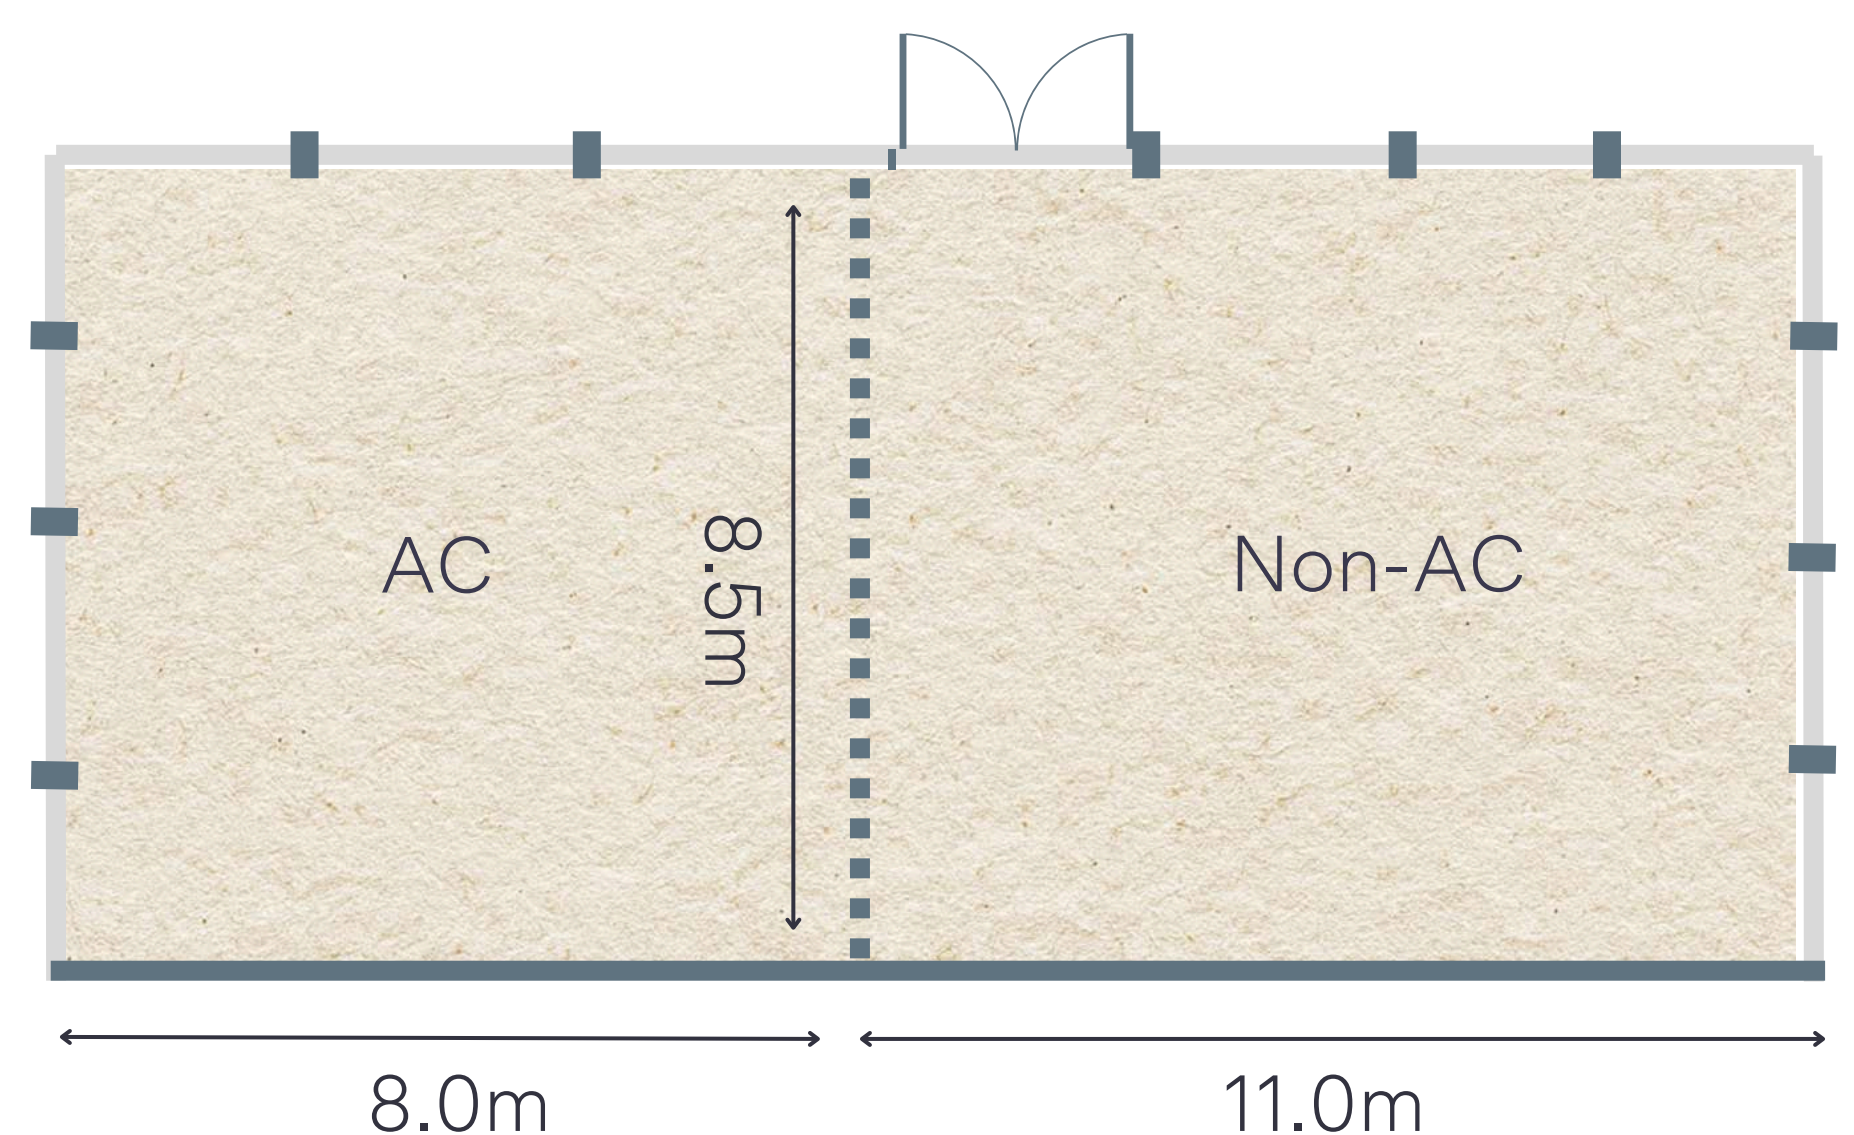

Limoncello Italian Restaurant

Indulge in a rich choice of Italian favourites, from antipastos, salads and soups to pasta, meat and fish, as well as the famed Limoncello pizzas and a wide selection of Italian desserts. Relax in the cool comfort of the air-conditioned dining area or enjoy stunning ocean views and the sea breezes on the outdoor terrace.

Venue	Floor Area Sq. M.	Celing Height Metres	Banquet / Event		Meeting / Convention			
			Banquet	Cocktail	Hallow	U- Shape	Classroom	Theatre
Limoncello AC	86	3.5	40	50	x	40	x	x
Limoncello Non-AC	93	3.5	40	50	x	40	x	x