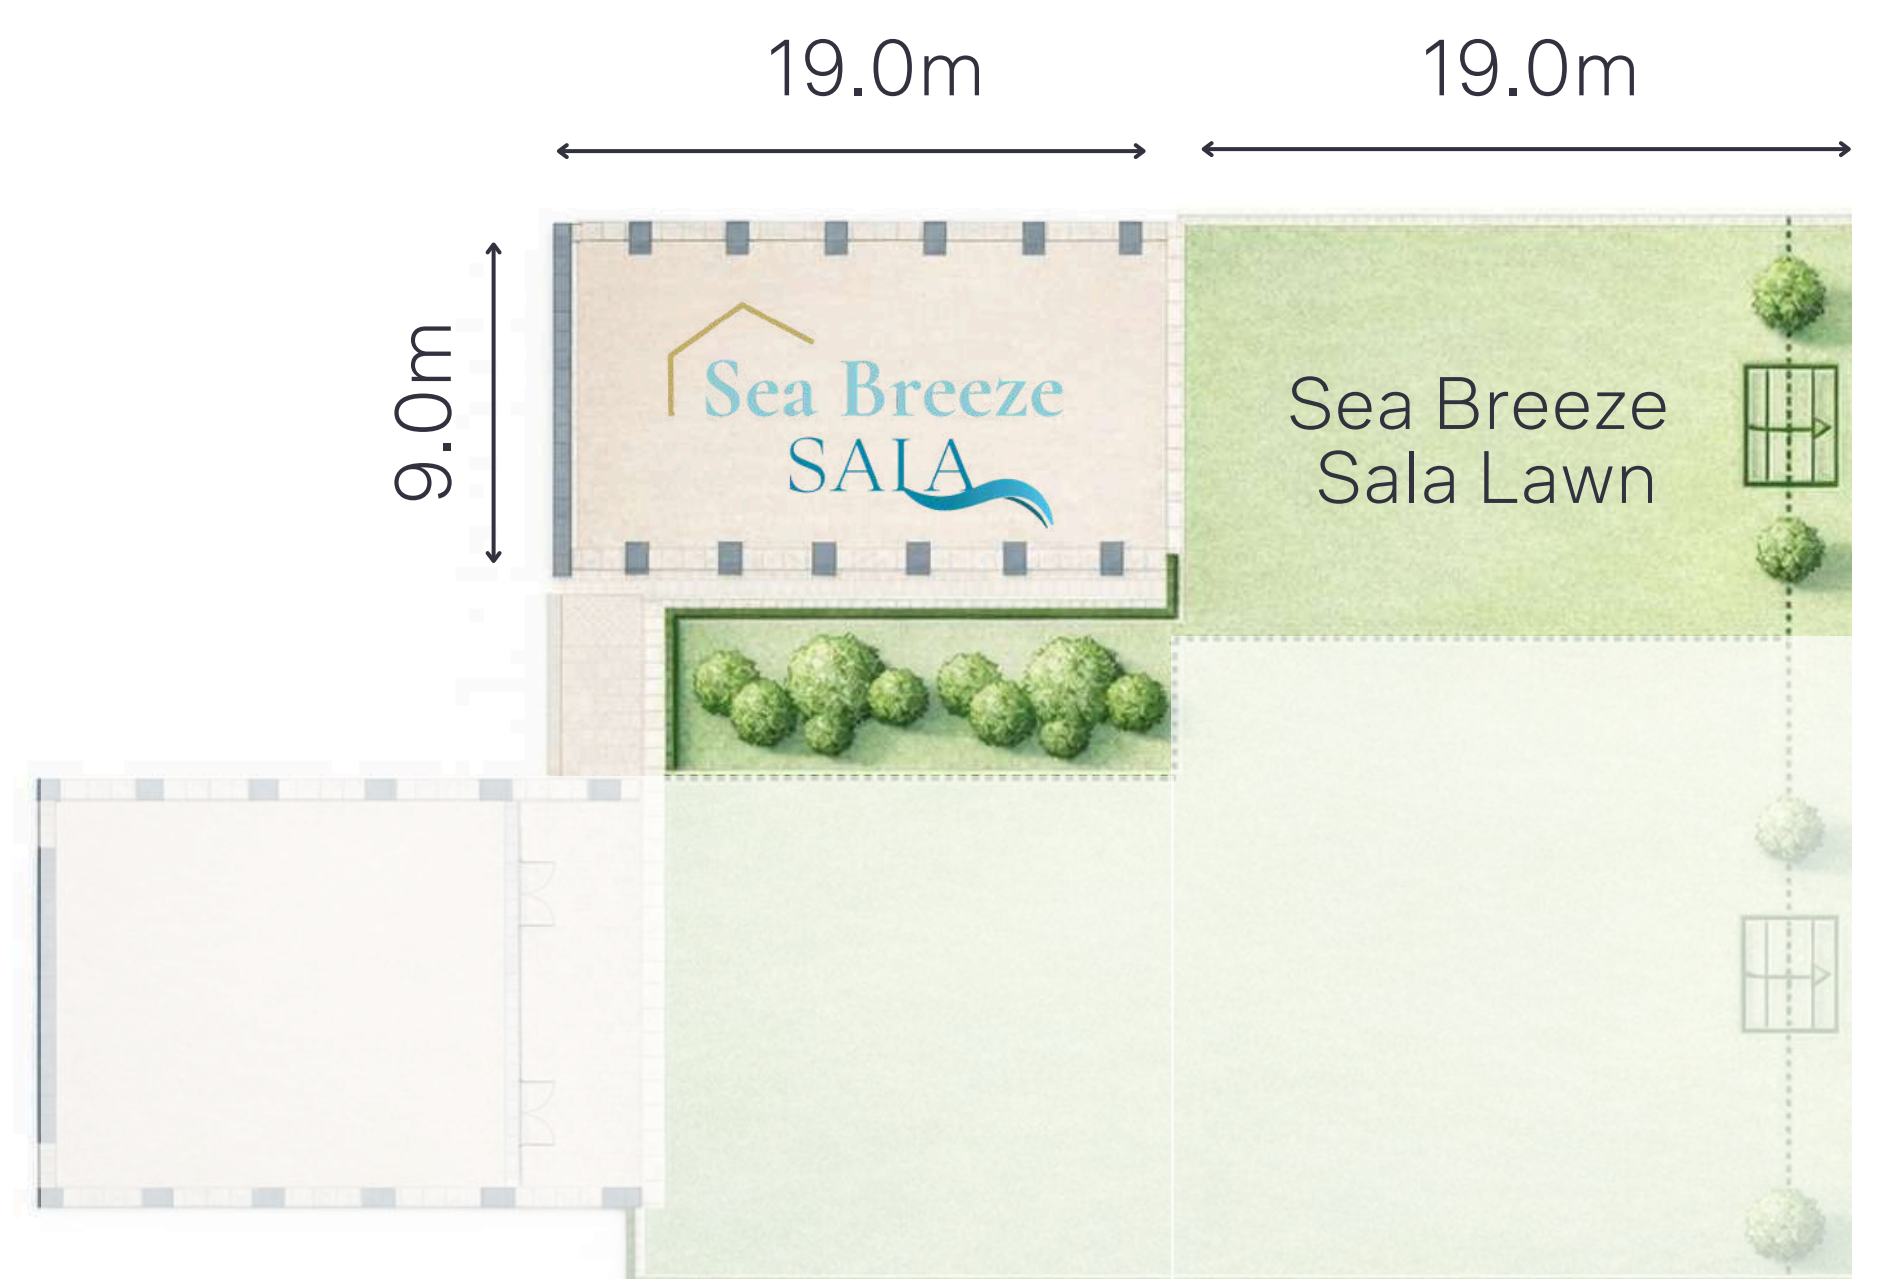

(Artist's impression – final design subject to change)

Sea Breeze Pavilion

Host your guests in the air-conditioned comfort of the Sea Breeze Pavilion. Seamlessly connected to the adjoining Sea Breeze Pavilion Lawn, the Sea Breeze Sala, and the Breeze Beach Bar, all set against the breathtaking backdrop of the Andaman Sea, it offers a versatile and inspiring setting for your event.

Venue	Floor Area	Celing Height	Banquet / Event		Meeting / Convention			
			Sq. M.	Metres	Banquet	Cocktail	Hallow	U- Shape
Sea Breeze Pavilion	187	3.5	100	100	50	45	80	100
Sea Breeze Pavilion Lawn	420	x	200	200	x	100	x	x

(Artist's impression – final design subject to change)

Sea Breeze Sala

Sea Breeze Sala is a versatile seaside venue offering relaxed al fresco charm. Expand onto the adjoining lawn or seamlessly connect to the Breeze Beach Bar to create flexible configurations for wedding ceremonies, casual dinners, and social events.

Breeze Beach Bar

Breeze Beach Bar is a spectacular open-air beachfront venue set directly on Klong Muang Beach, overlooking the Andaman Sea. With uninterrupted ocean views and magnificent sunsets, it provides a memorable setting for relaxed gatherings. Breeze Beach Bar does not offer rain protection.