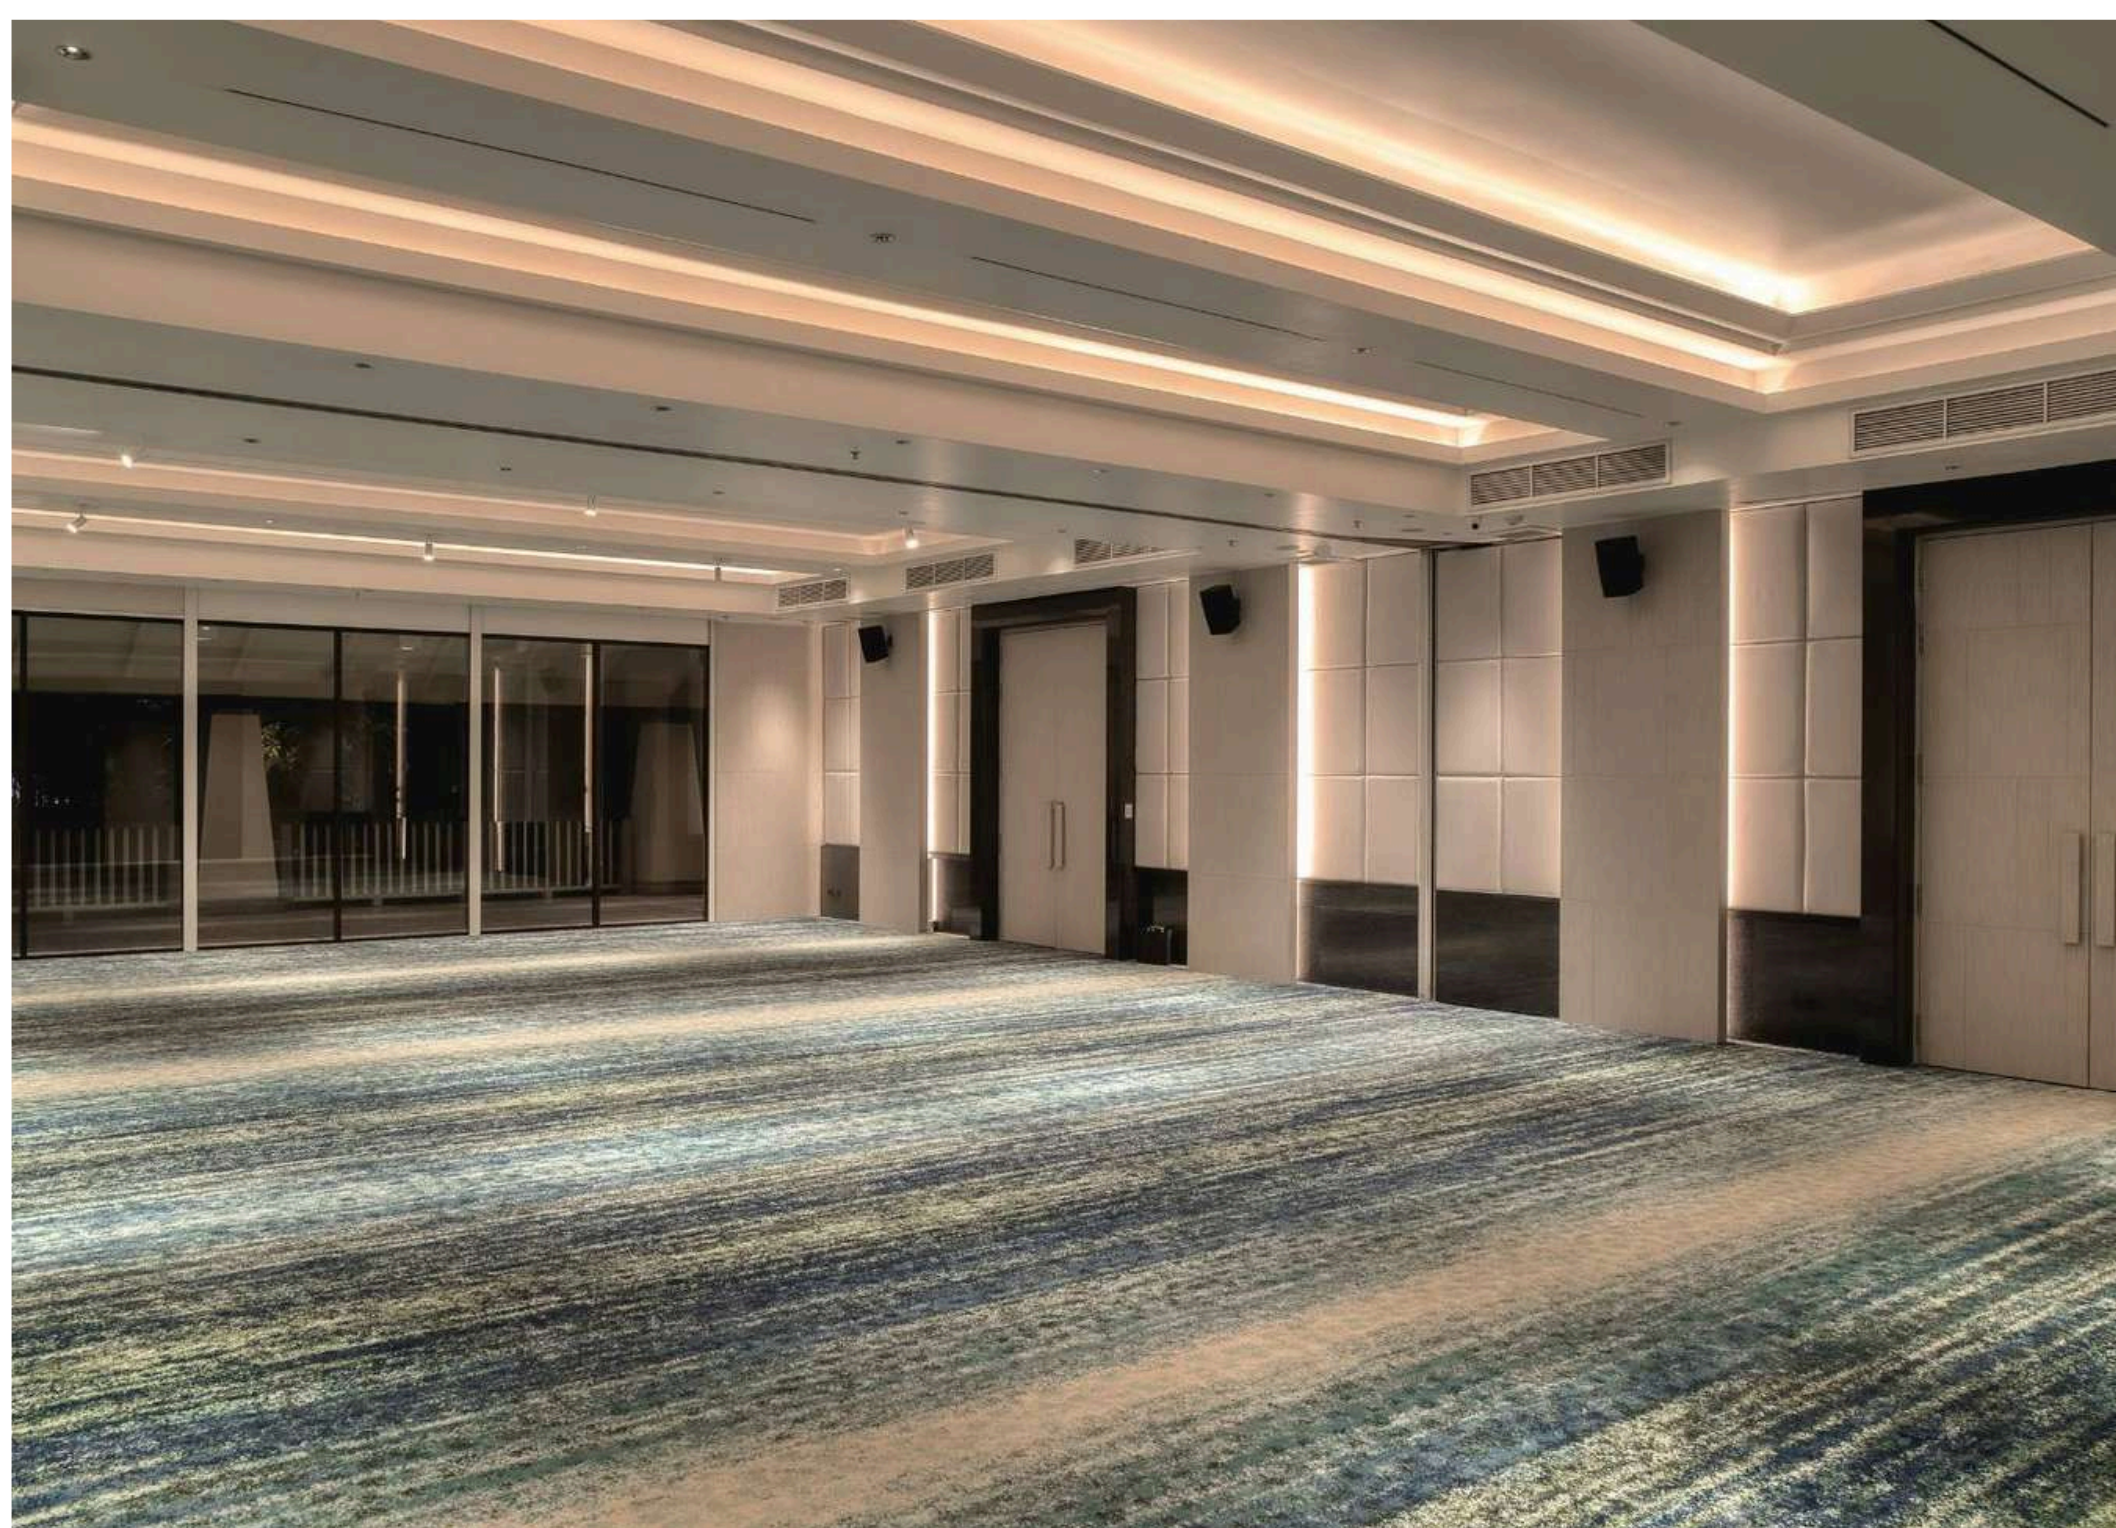

Event Venues Capacities and Dimensions

Venue	Floor Area	Celing Height	Banquet / Event		Meeting / Convention			
			Sq. M.	Metres	Banquet	Cocktail	Hallow	U- Shape
Andaman Grand	170	3.5	80	100	50	45	80	100
Andaman I	85	3.5	40	50	25	22	40	50
Andaman II	85	3.5	40	50	25	22	40	50
Krabi Room	135	3.6	70	80	42	30	70	80
Krabi Room I	67	3.6	30	40	20	20	30	40
Krabi Room II	67	3.6	30	40	20	20	30	40
Sea Breeze Pavilion	187	3.5	100	100	50	45	80	100
Sea Breeze Sala	170	3.5	40	50	25	20	40	50
Sea Breeze Sala Lawn	170	x	80	50	x	40	x	x
Sea Breeze Pavilion Lawn	420	x	200	200	x	100	x	x
Sea Breeze Beach Lawn	540	x	x	200	x	x	x	x
Breeze Beach Bar	288	n/a	100	120	x	50	x	x
Limoncello AC	86	3.5	40	50	x	40	x	x
Limoncello Non-AC	93	3.5	40	50	x	40	x	x
Mangosteen's Deck	130	3.5	50	80	x	50	x	x

Andaman Grande

Andaman Grande is a fully air-conditioned indoor venue with natural daylight. It features a modern sound system, integrated screens, and flexible configurations tailored to your specific event requirements. The room can also be divided into two sections, allowing for breakout sessions or more intimate gatherings.

Krabi Room

Krabi Room is a fully air-conditioned indoor venue with natural daylight on three sides. It features a modern sound system, integrated screens, and flexible configurations tailored to your specific event requirements. The room can also be divided into two sections, allowing for breakout sessions or more intimate gatherings.