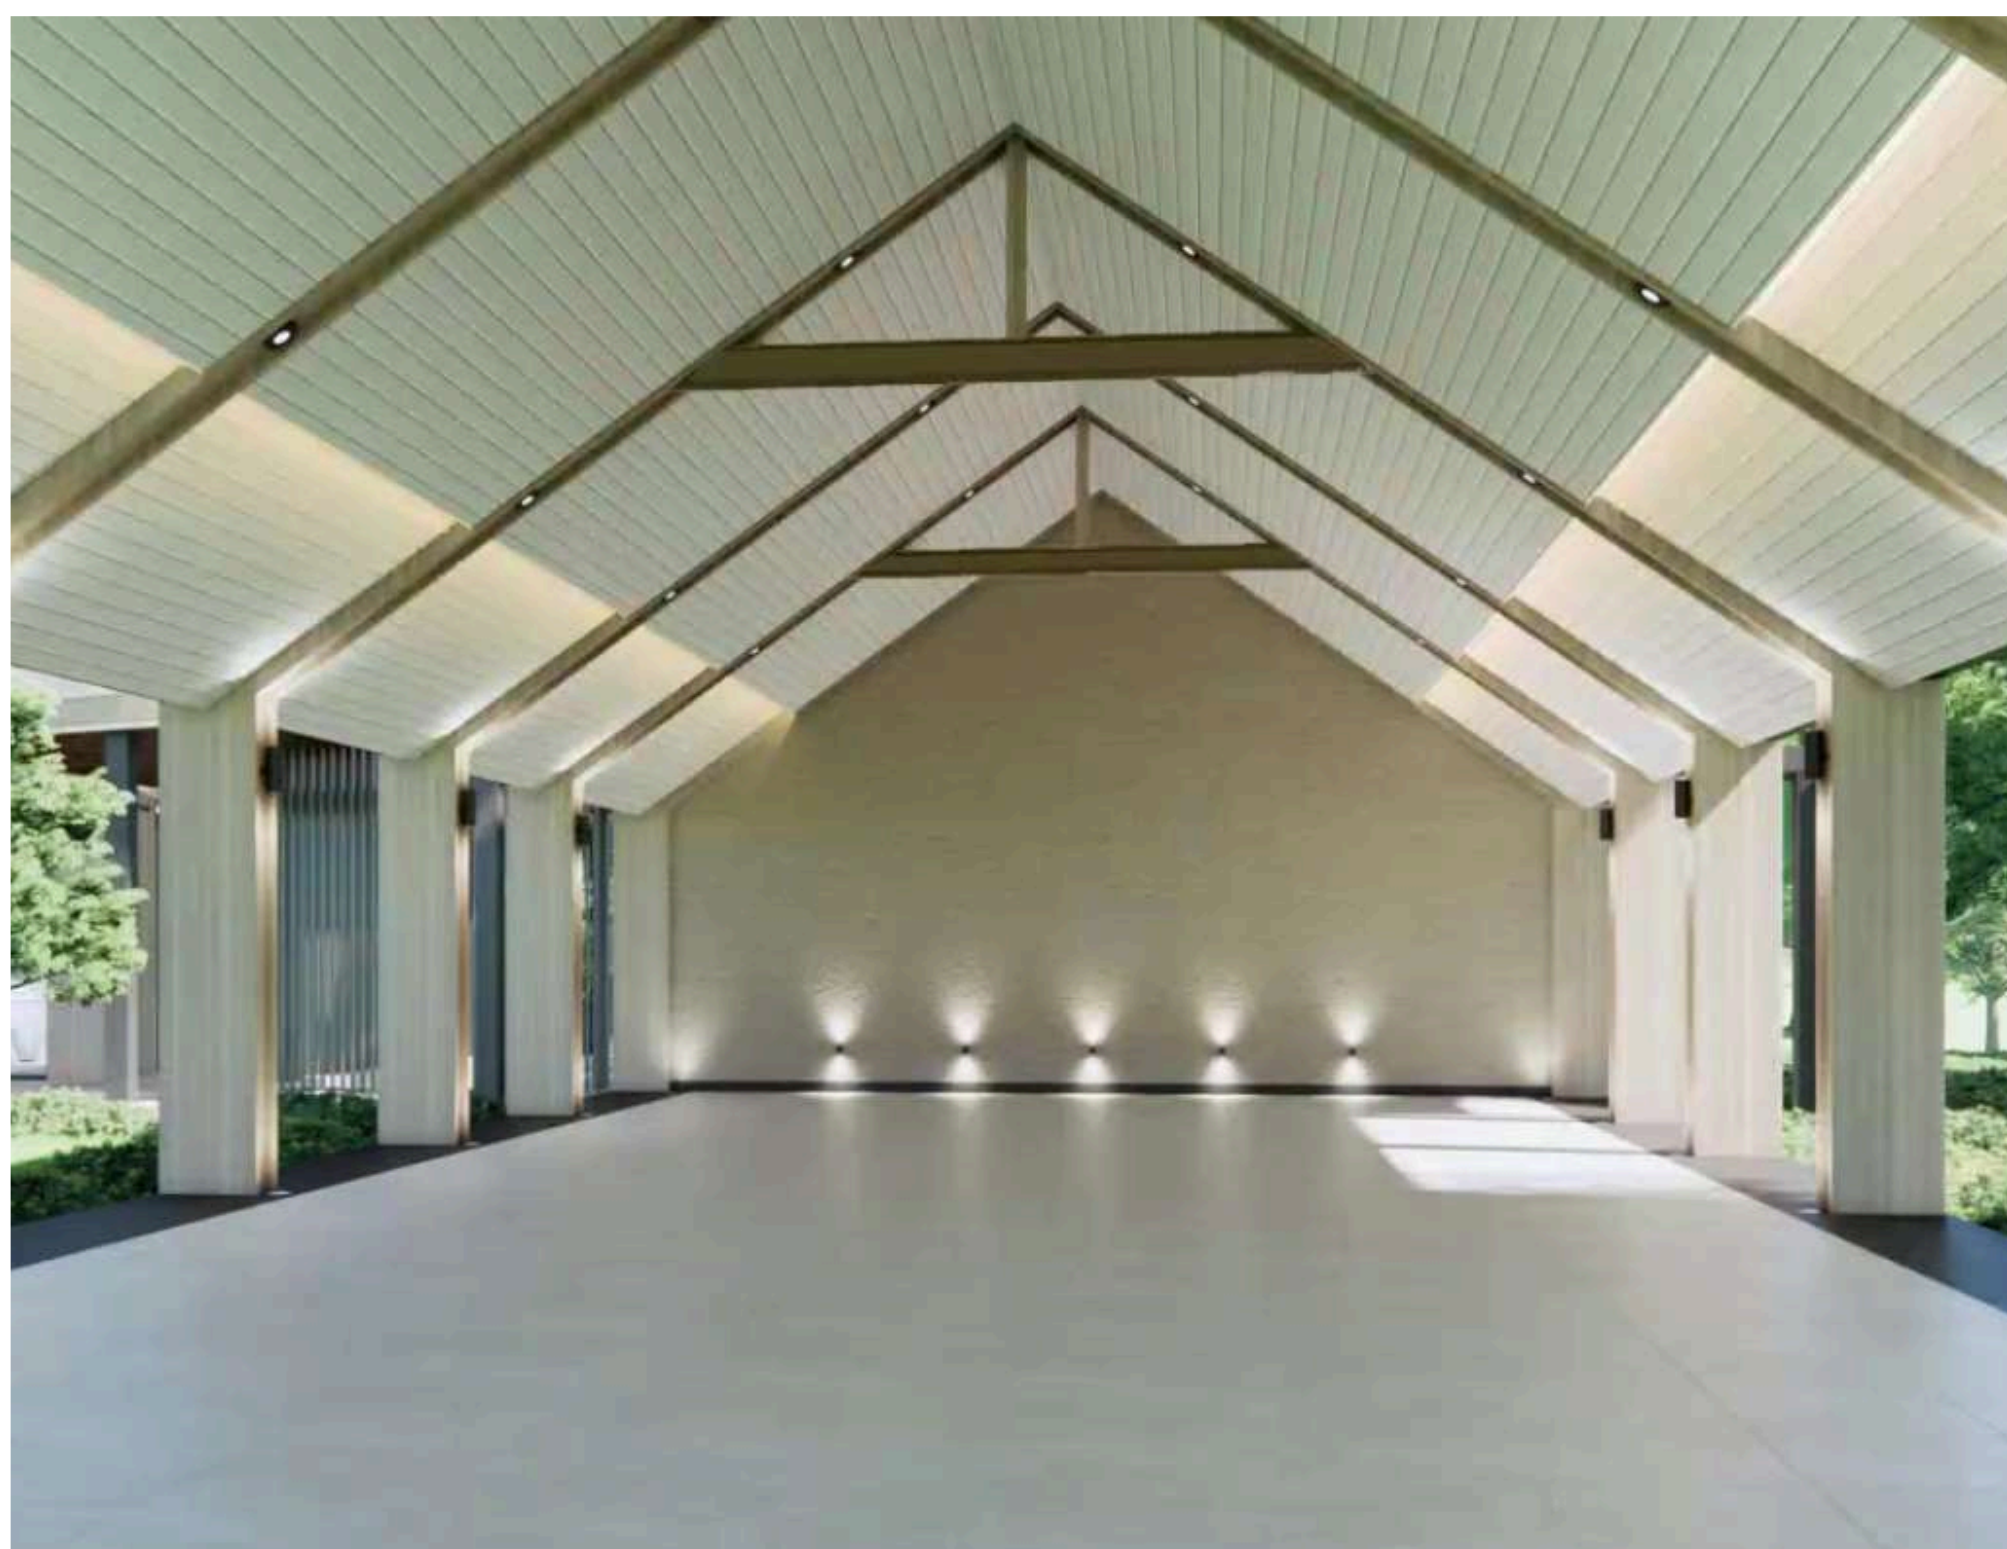

Sea Breeze Sala

Sea Breeze Sala is a versatile seaside venue offering relaxed al fresco charm. Expand onto the adjoining lawn or seamlessly connect to the Breeze Beach Bar to create flexible configurations for wedding ceremonies, casual dinners, and social events.

Venue	Floor Area	Celing Height	Banquet / Event		Meeting / Convention					
			Sq. M.	Metres	Banquet	Cocktail	Hallow	U- Shape	Classroom	Theatre
Sea Breeze Sala	170	3.5	40	50	25	20	40	50		
Sea Breeze Sala Lawn	170	x	80	50	x	40	x	x