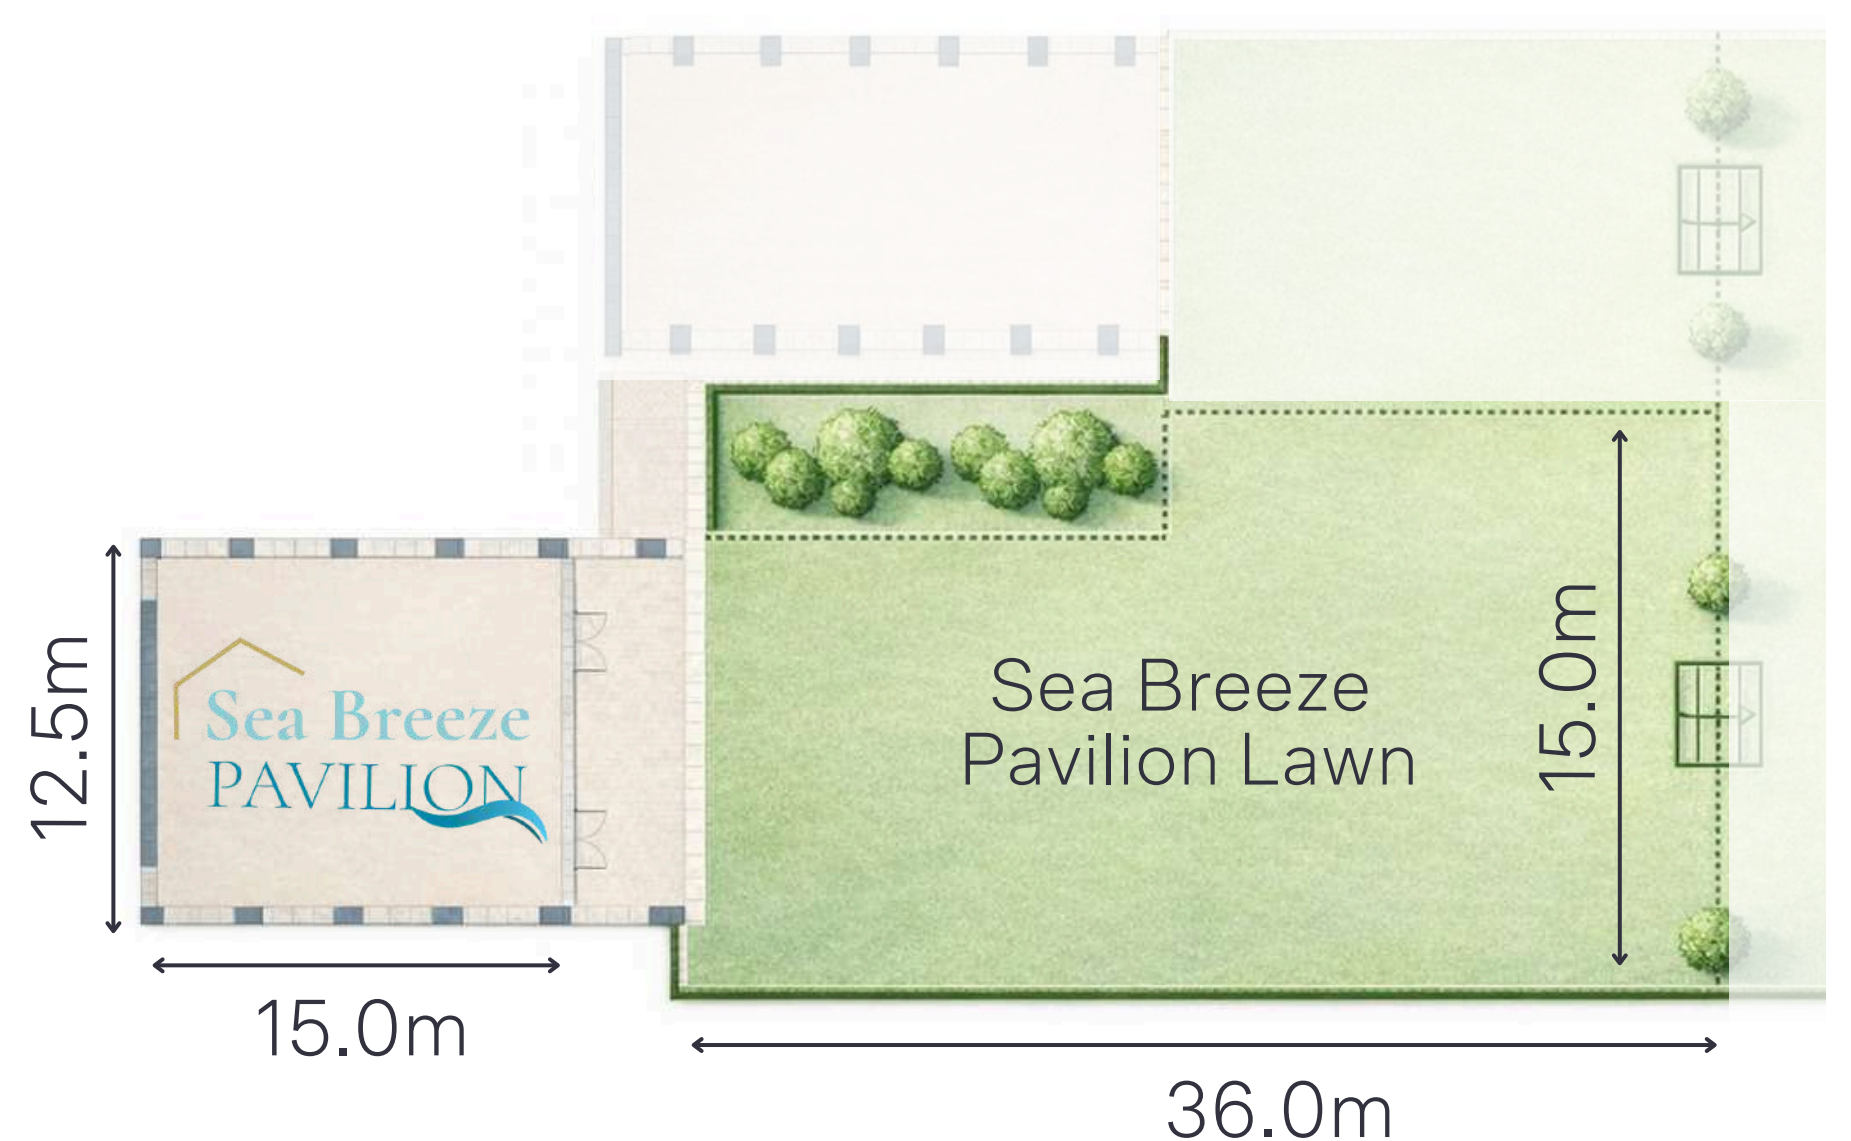

Venue	Floor Area	Celing Height	Banquet / Event		Meeting / Convention			
			Sq. M.	Metres	Banquet	Cocktail	Hallow	U- Shape
Sea Breeze Pavilion	187	3.5	100	100	50	45	80	100
Sea Breeze Sala	170	3.5	40	50	25	20	40	50
Sea Breeze Sala Lawn	170	x	80	50	x	40	x	x
Sea Breeze Pavilion Lawn	420	x	200	200	x	100	x	x
Sea Breeze Beach Lawn	540	x	x	200	x	x	x	x

(Artist's impression – final design subject to change)

Sea Breeze Pavilion

Host your guests in the air-conditioned comfort of the Sea Breeze Pavilion. Seamlessly connected to the adjoining Sea Breeze Pavilion Lawn, the Sea Breeze Sala, and the Breeze Beach Bar, all set against the breathtaking backdrop of the Andaman Sea, it offers a versatile and inspiring setting for your event.

Venue	Floor Area	Celing Height	Banquet / Event		Meeting / Convention			
			Sq. M.	Metres	Banquet	Cocktail	Hallow	U- Shape
Sea Breeze Pavilion	187	3.5	100	100	50	45	80	100
Sea Breeze Pavilion Lawn	420	x	200	200	x	100	x	x