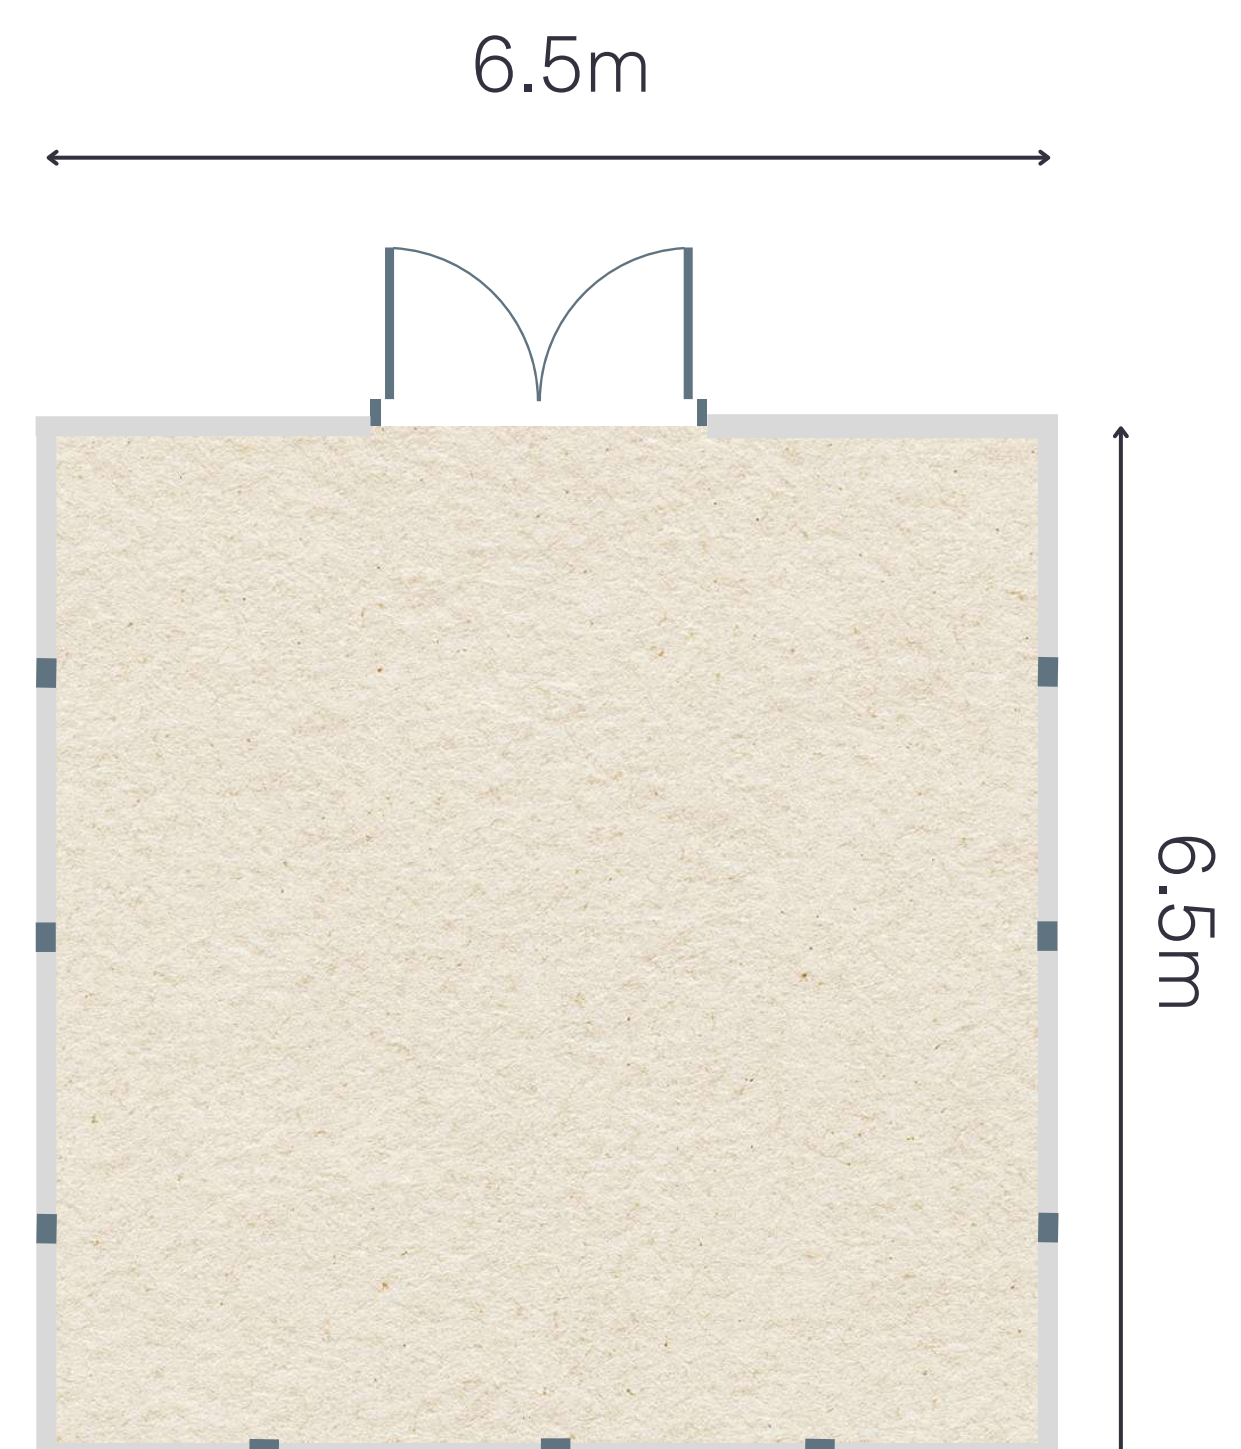

Koh Hong Room

Koh Hong Room is an elegant and intimate, fully air-conditioned indoor venue, enhanced by natural daylight on all four sides. The space offers a bright yet private setting, making it ideal for executive breakout sessions, a dedicated organiser's office, or small-scale, exclusive gatherings.

Venue	Floor Area Sq. M.	Celing Height Metres	Banquet / Event		Meeting / Convention			
			Banquet	Cocktail	Hallow	U- Shape	Classroom	Theatre
Koh Hong Room	42	3.5	x	x	12	12	20	20