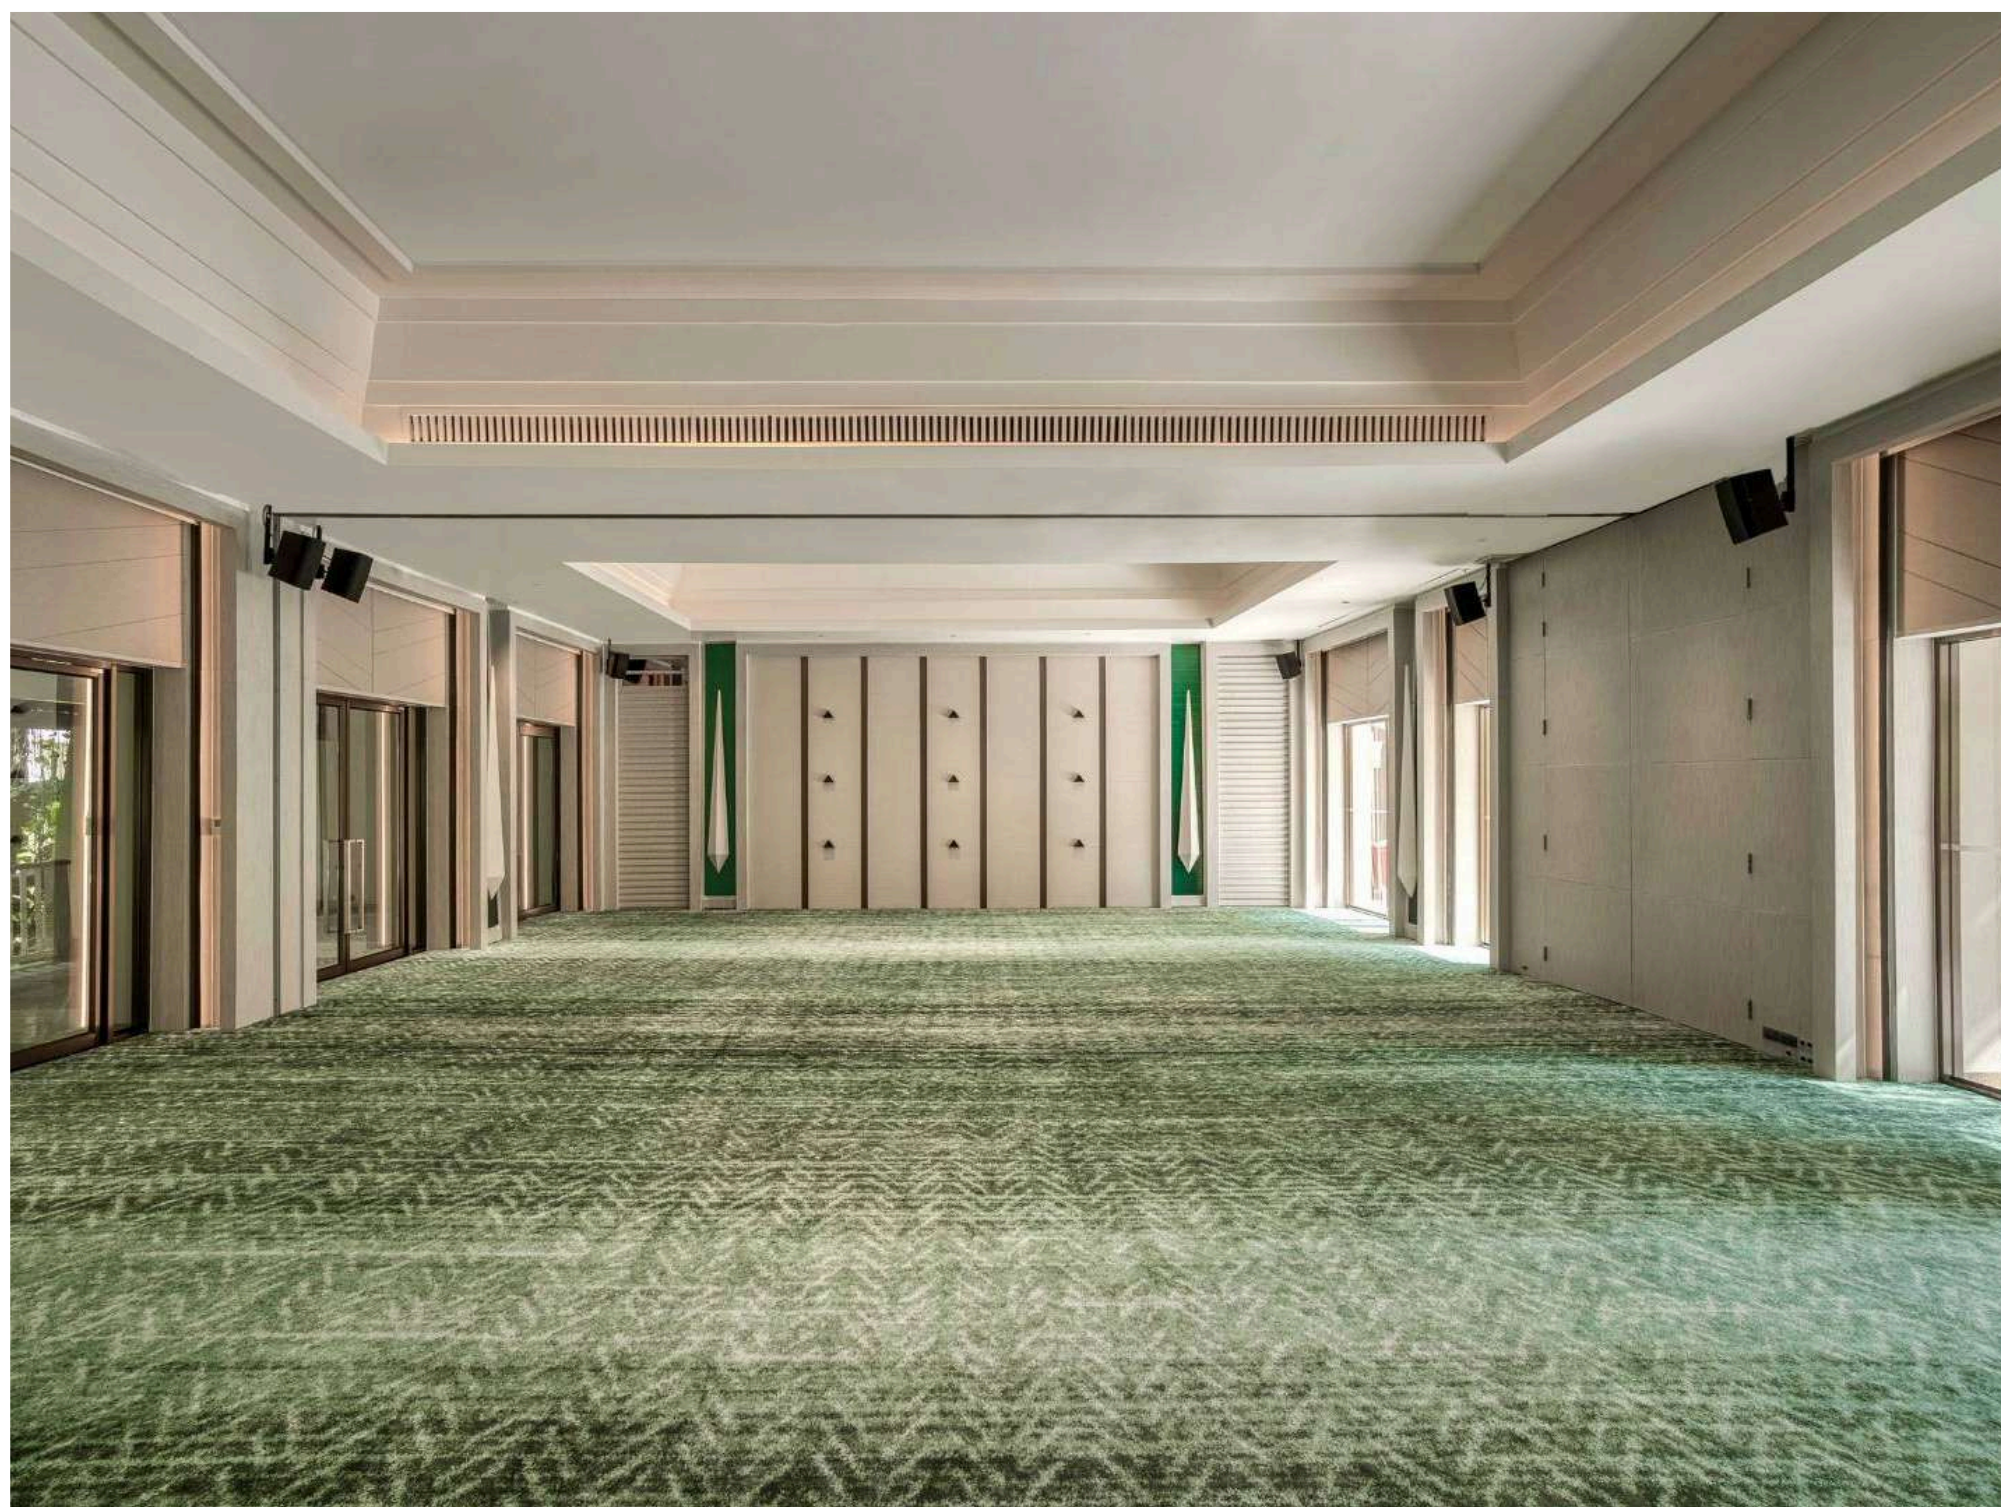

Andaman Grande

Andaman Grande is a fully air-conditioned indoor venue with natural daylight. It features a modern sound system, integrated screens, and flexible configurations tailored to your specific event requirements. The room can also be divided into two sections, allowing for breakout sessions or more intimate gatherings.

Venue	Floor Area Sq. M.	Celing Height Metres	Banquet / Event		Meeting / Convention			
			Banquet	Cocktail	Hallow	U- Shape	Classroom	Theatre
Andaman Grand	170	3.5	80	100	50	45	80	100
Andaman I	85	3.5	40	50	25	22	40	50
Andaman II	85	3.5	40	50	25	22	40	50

Krabi Room

Krabi Room is a fully air-conditioned indoor venue with natural daylight on three sides. It features a modern sound system, integrated screens, and flexible configurations tailored to your specific event requirements. The room can also be divided into two sections, allowing for breakout sessions or more intimate gatherings.

Koh Hong Room

Koh Hong Room is an elegant and intimate, fully air-conditioned indoor venue, enhanced by natural daylight on all four sides. The space offers a bright yet private setting, making it ideal for executive breakout sessions, a dedicated organiser's office, or small-scale, exclusive gatherings.