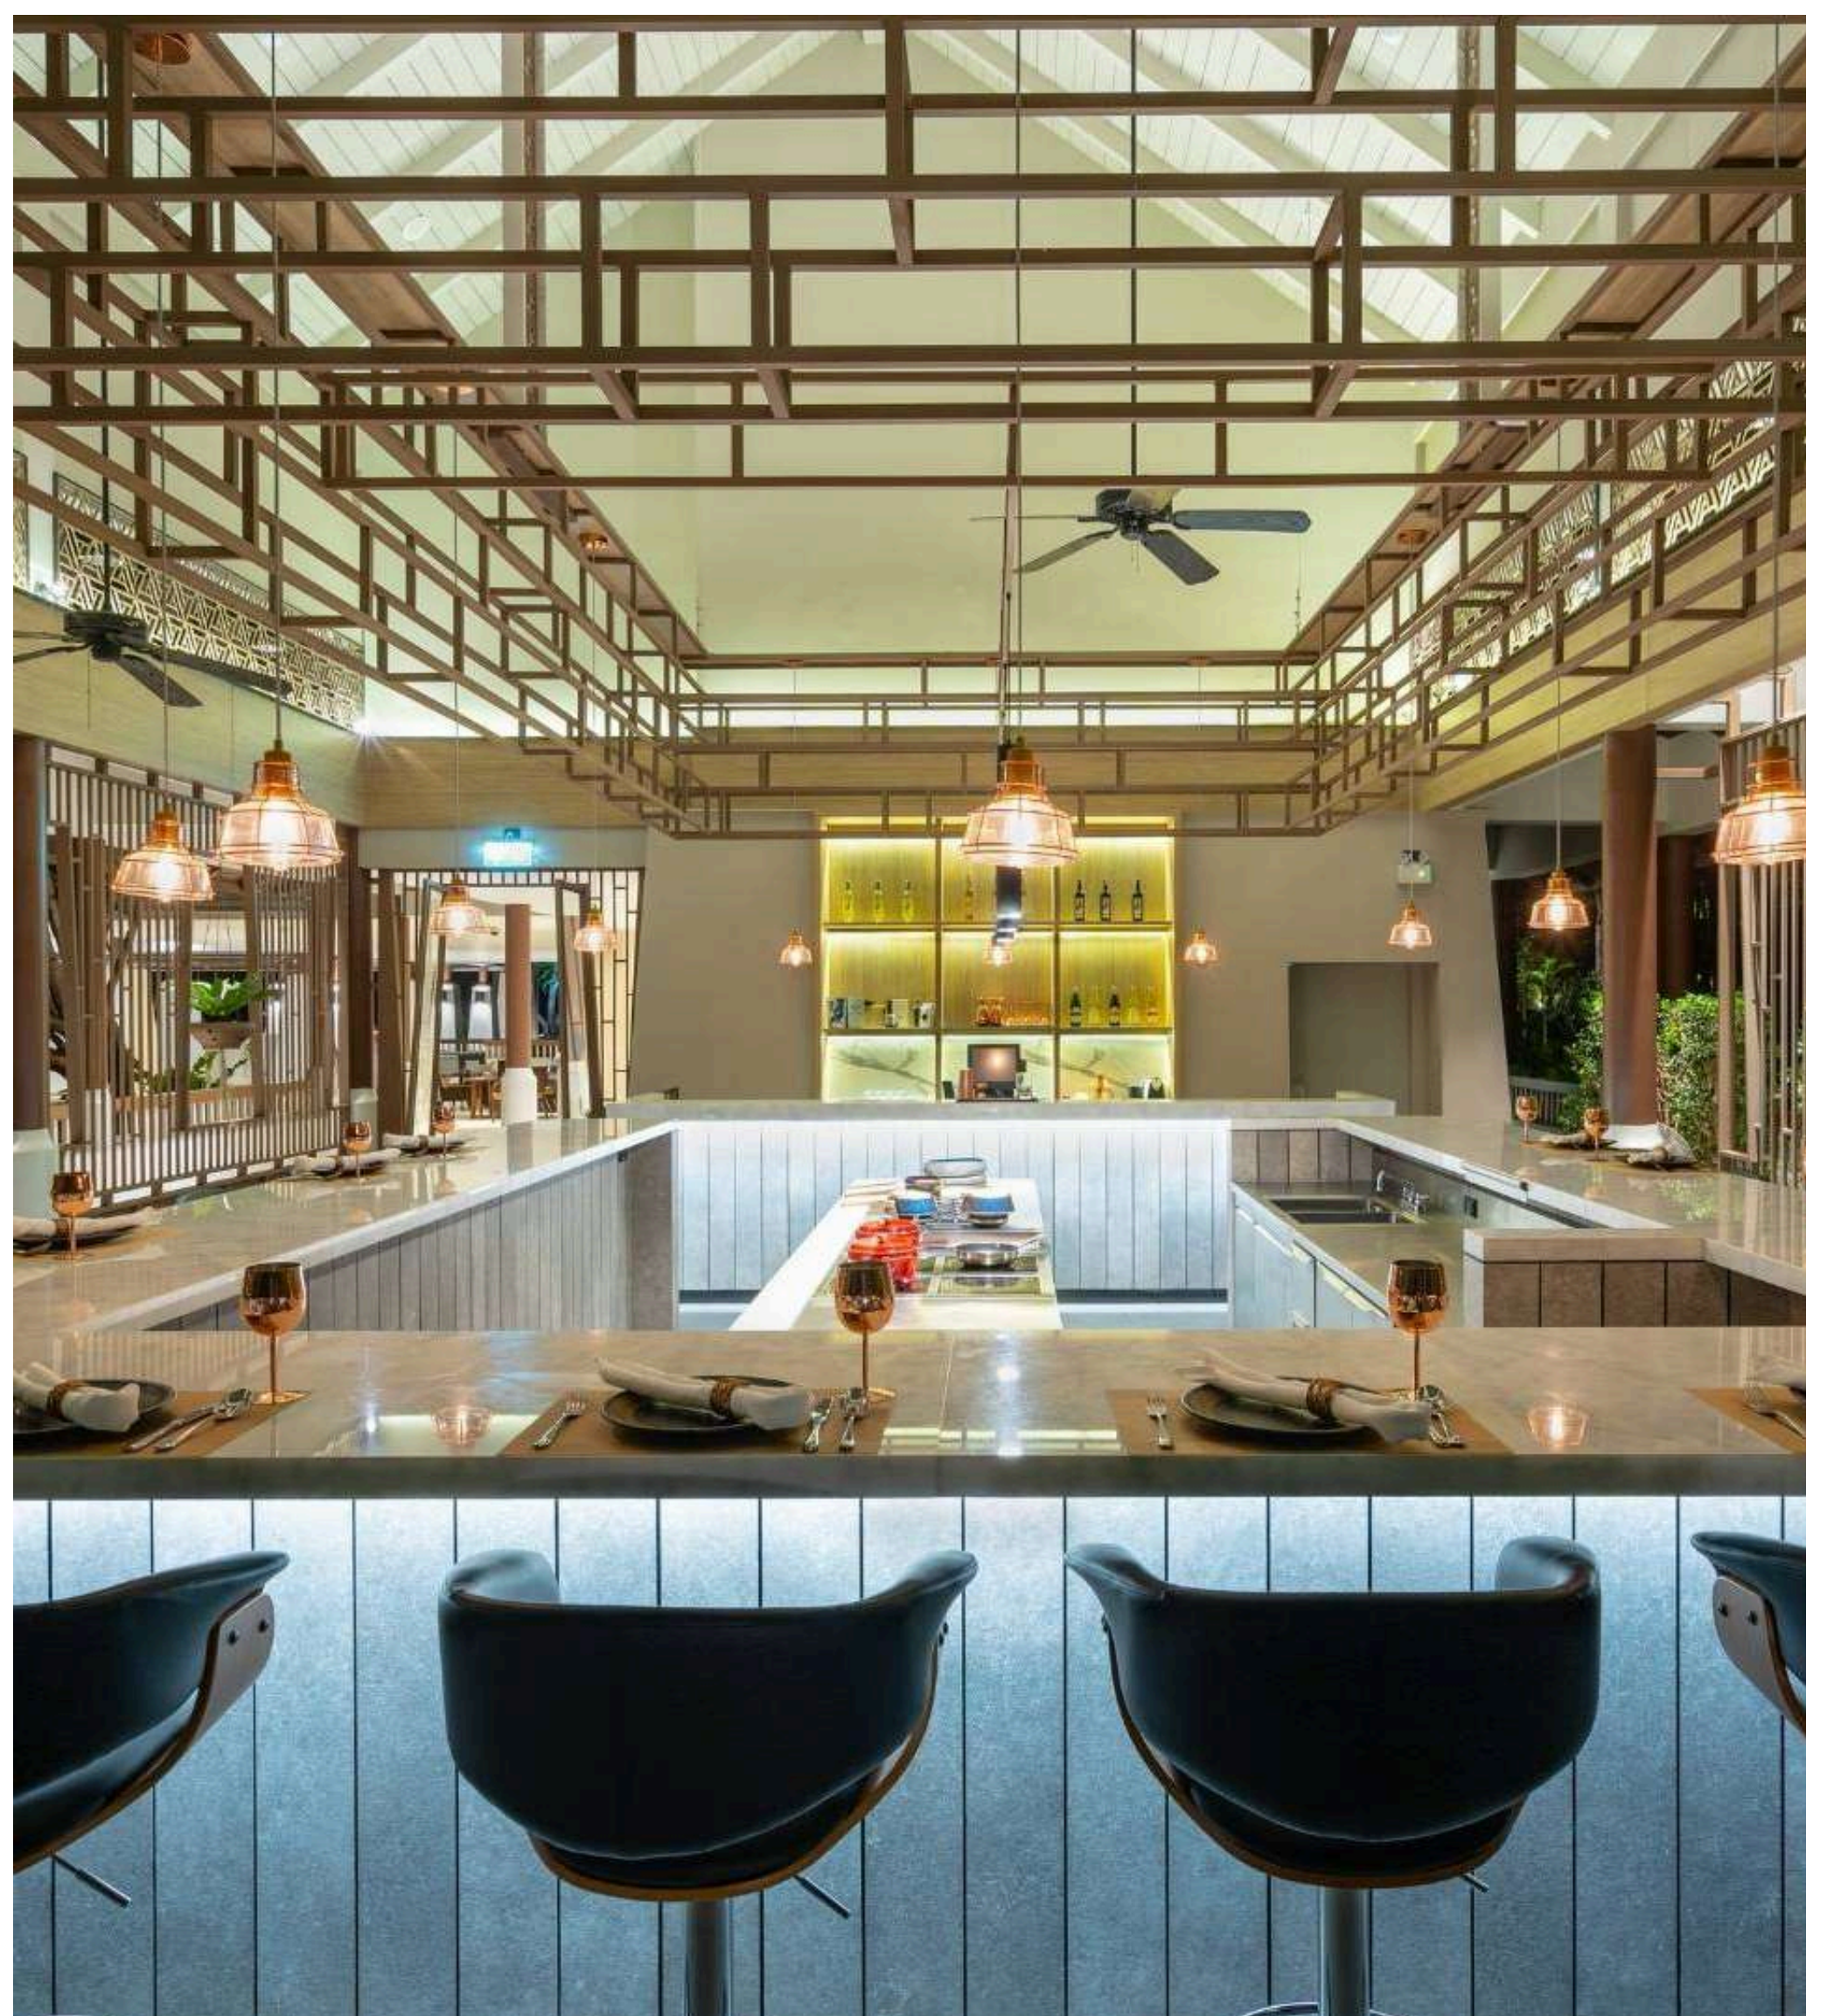

Restaurants & Bars

- Mangosteen's Thai & Indian Restaurant
- Limoncello's Italian Restaurant
- Toh Kin Khaw - Chef Table
- CocoVida Pool & Bar
- Breeze Pool & Bar
- Breeze Beach Bar & Grill
- In-Room Dining