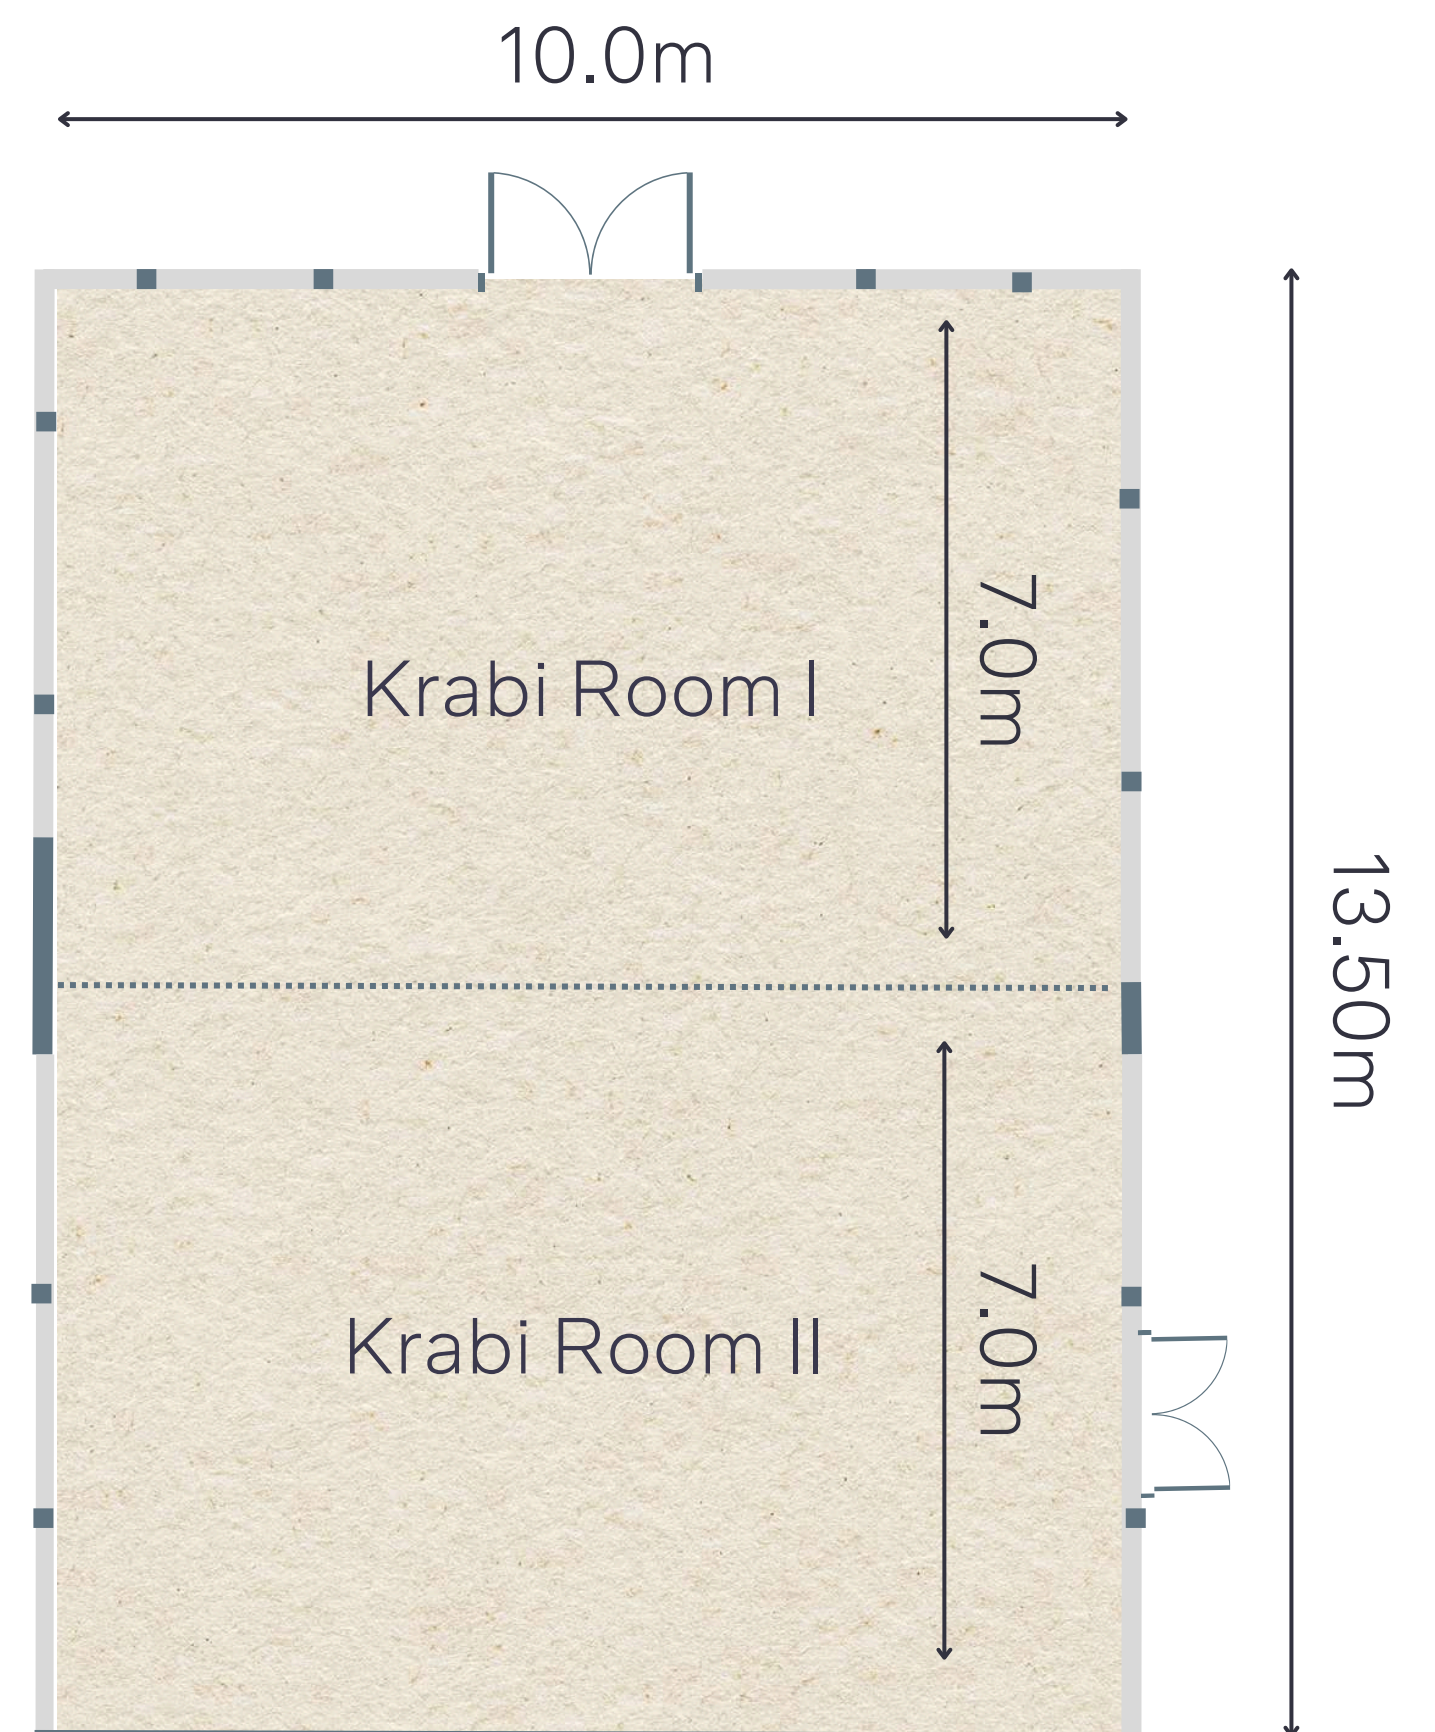

Krabi Room

Krabi Room is a fully air-conditioned indoor venue with natural daylight on three sides. It features a modern sound system, integrated screens, and flexible configurations tailored to your specific event requirements. The room can also be divided into two sections, allowing for breakout sessions or more intimate gatherings.

Venue	Floor Area Sq. M.	Celing Height Metres	Banquet / Event		Meeting / Convention			
			Banquet	Cocktail	Hallow	U- Shape	Classroom	Theatre
Krabi Room	135	3.6	70	80	42	30	70	80
Krabi Room I	67	3.6	30	40	20	20	30	40
Krabi Room II	67	3.6	30	40	20	20	30	40