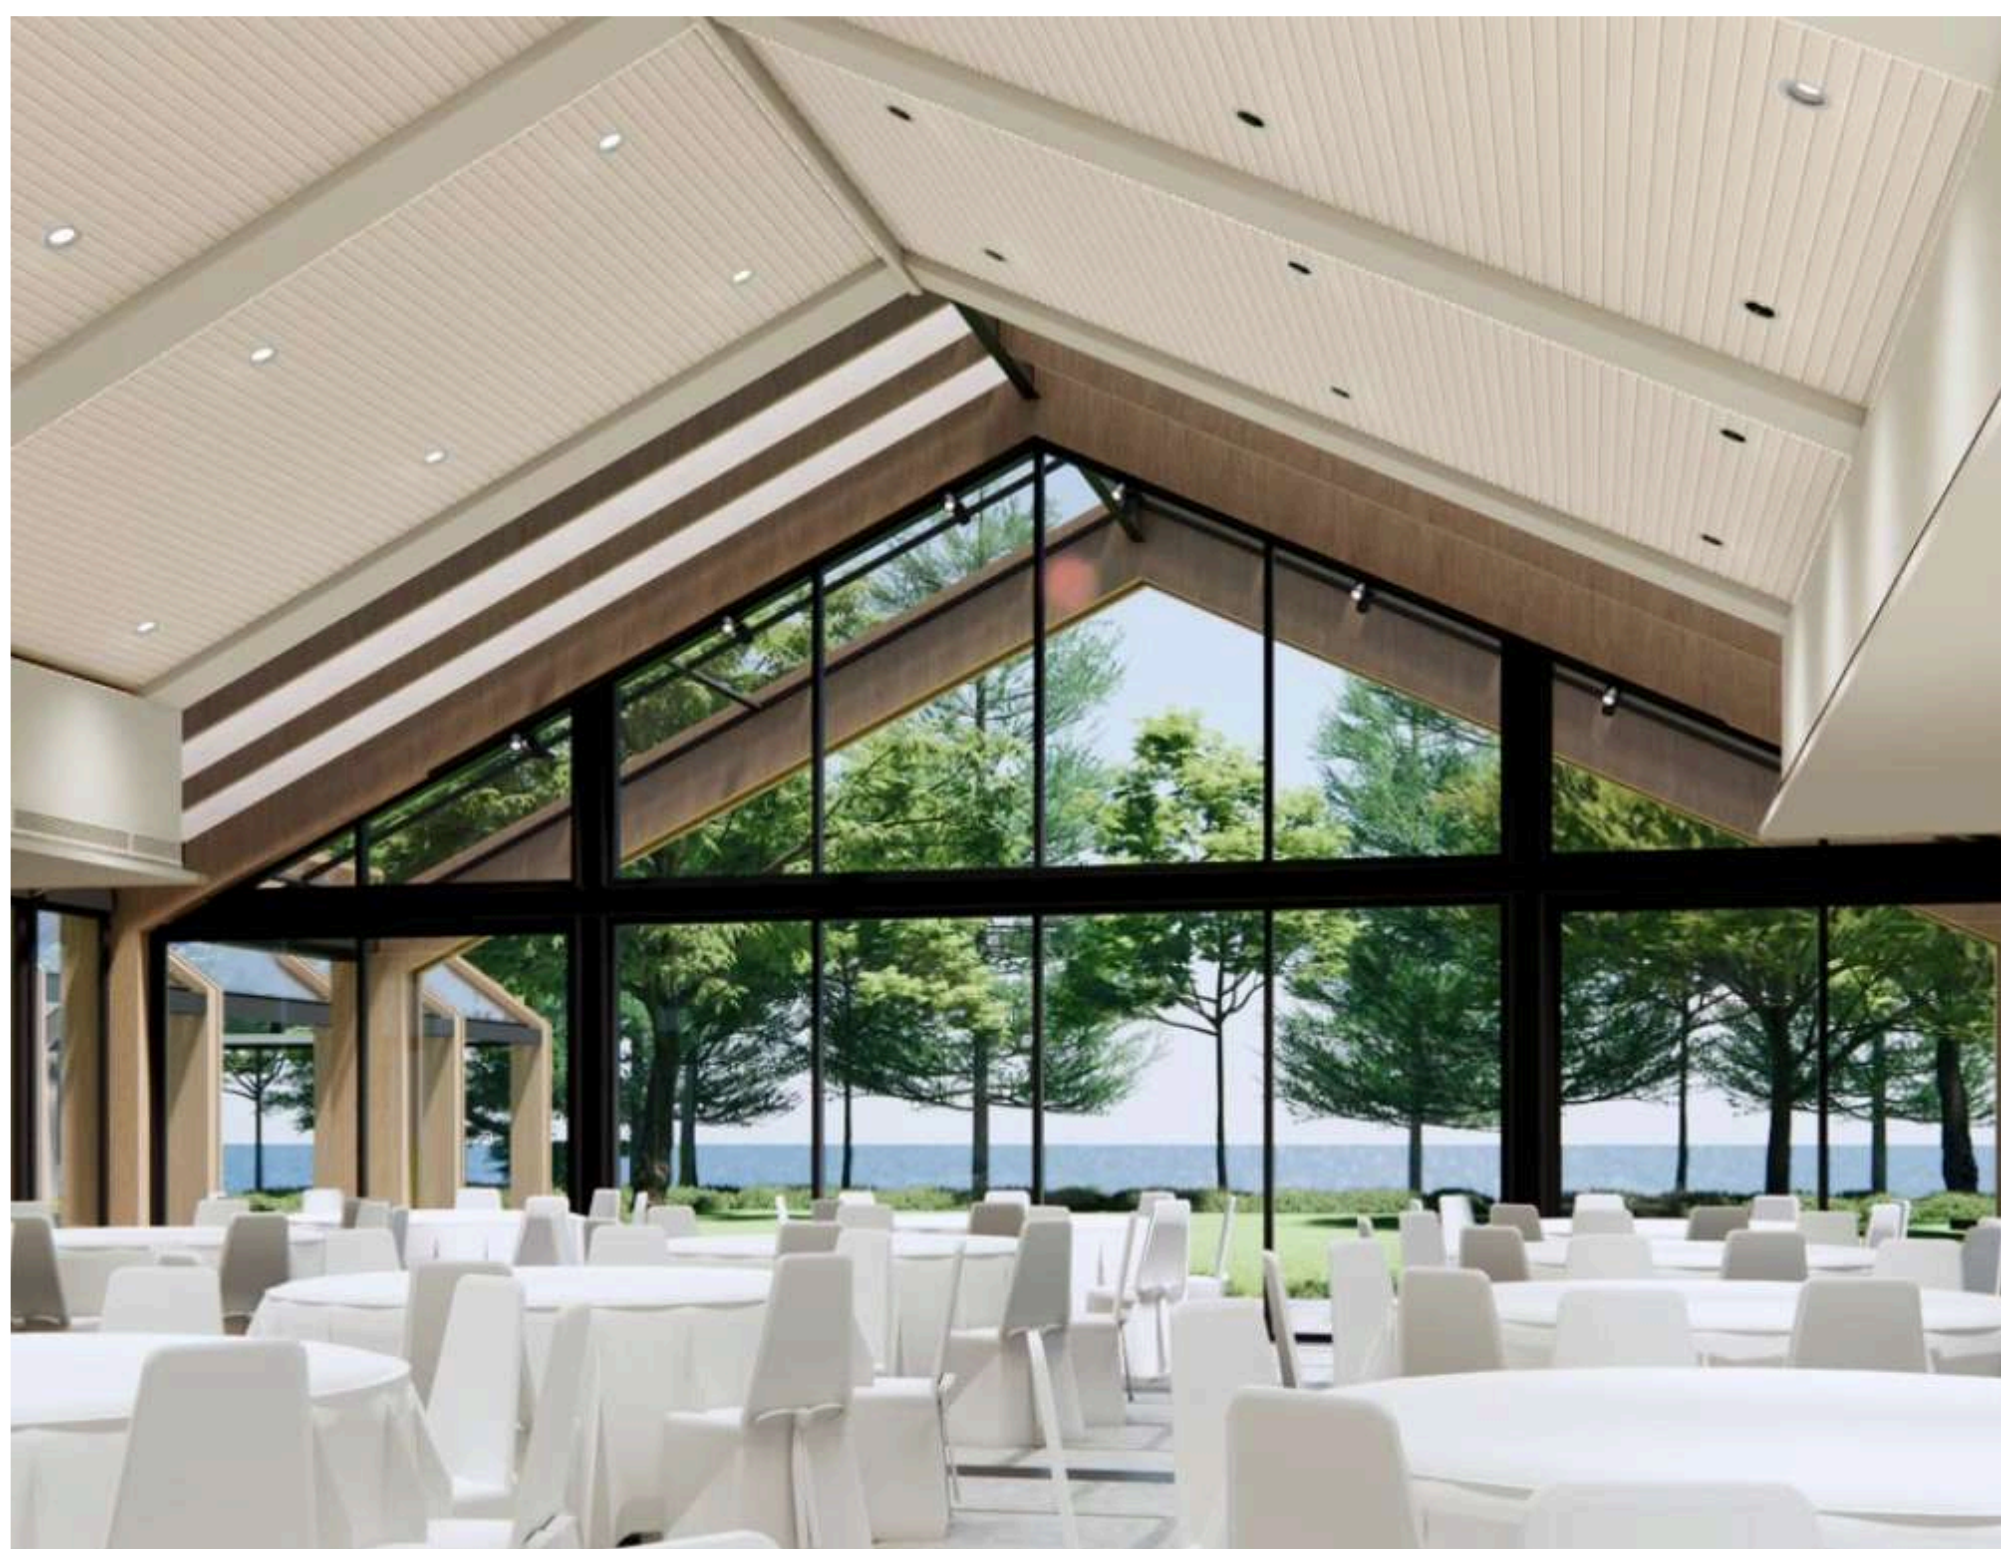

Sea Breeze Pavilion

Host your guests in the air-conditioned comfort of the Sea Breeze Pavilion. Seamlessly connected to the adjoining Sea Breeze Pavilion Lawn, the Sea Breeze Sala, and the Breeze Beach Bar, all set against the breathtaking backdrop of the Andaman Sea, it offers a versatile and inspiring setting for your event.

Venue	Floor Area	Celing Height	Banquet / Event		Meeting / Convention					
			Sq. M.	Metres	Banquet	Cocktail	Hallow	U- Shape	Classroom	Theatre
Sea Breeze Pavilion	187	3.5	100	100	50	45	80	100		
Sea Breeze Pavilion Lawn	420	x	200	200	x	100	x	x