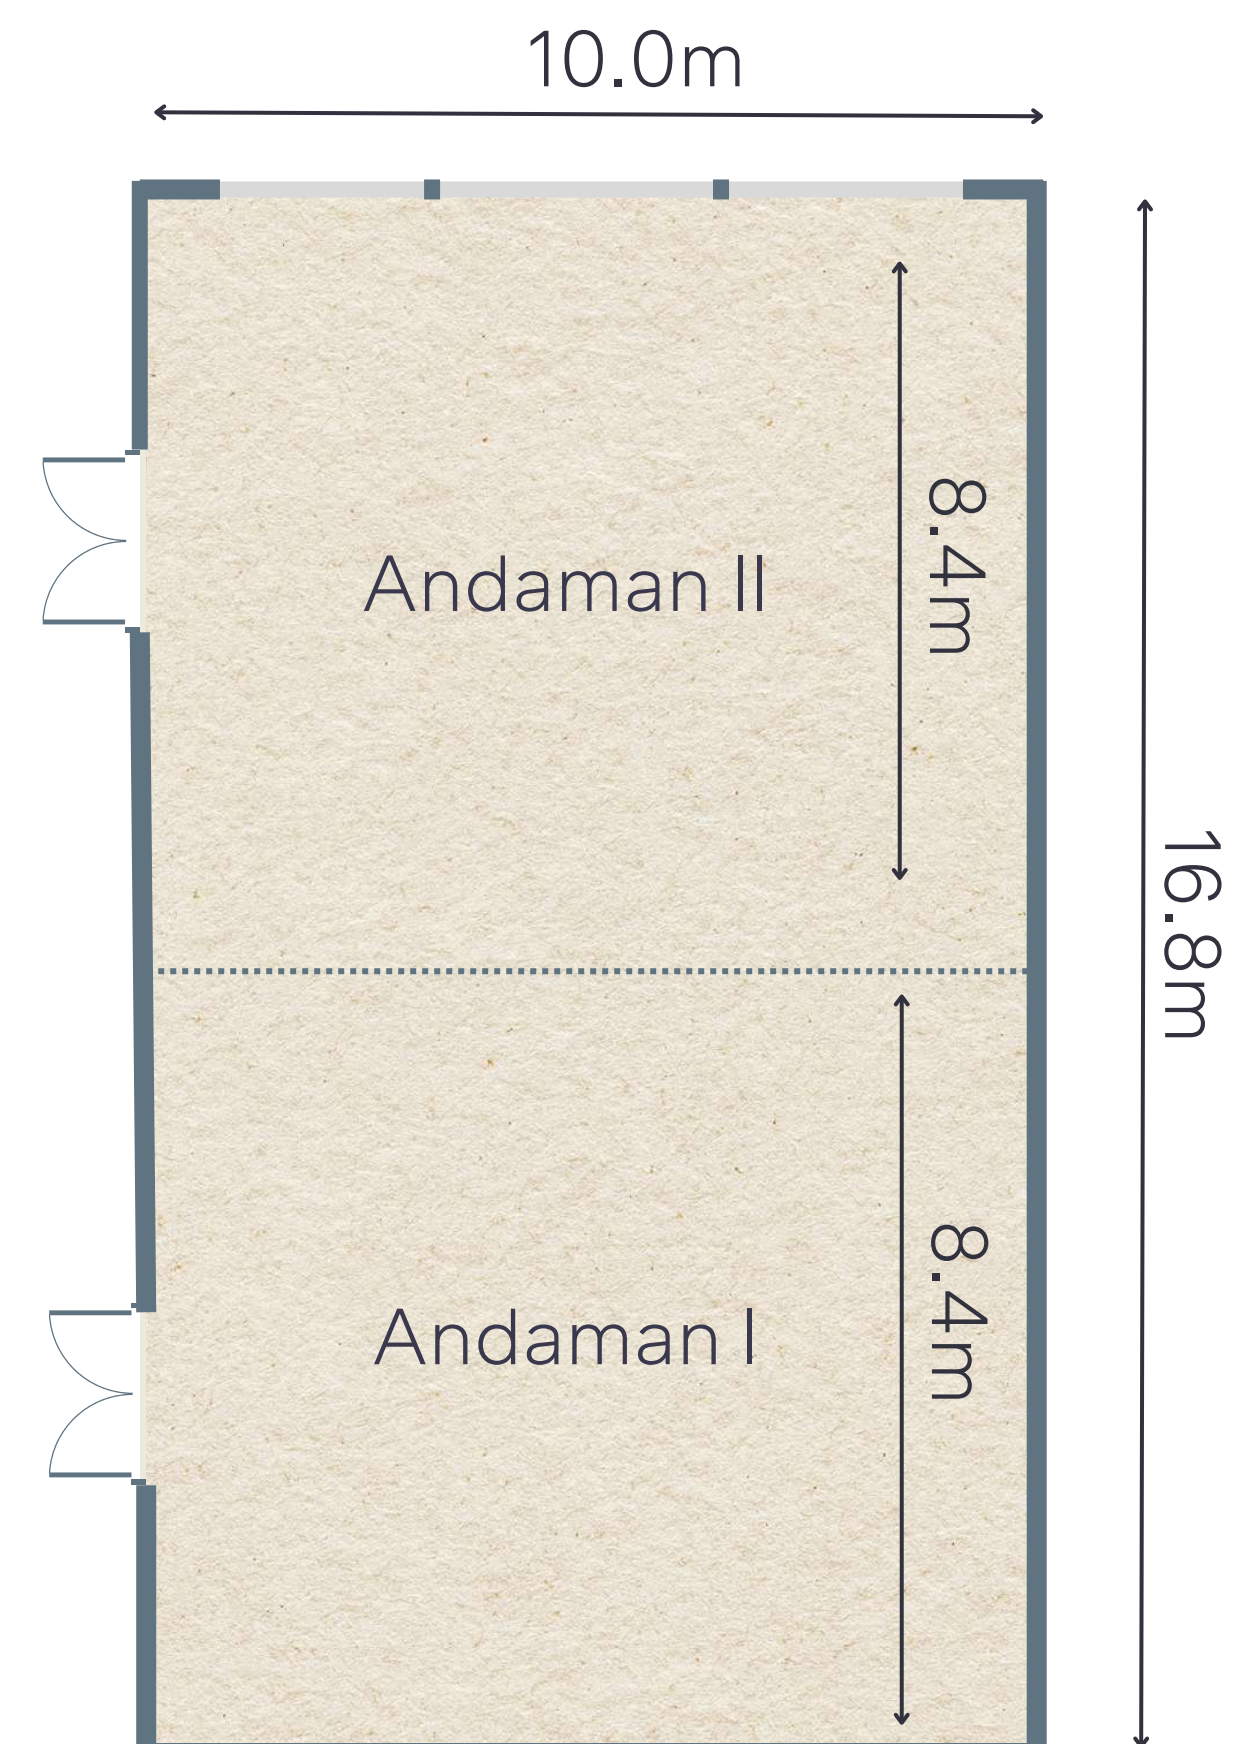

Andaman Grande

Andaman Grande is a fully air-conditioned indoor venue with natural daylight. It features a modern sound system, integrated screens, and flexible configurations tailored to your specific event requirements. The room can also be divided into two sections, allowing for breakout sessions or more intimate gatherings.

Venue	Floor Area Sq. M.	Celing Height Metres	Banquet / Event		Meeting / Convention			
			Banquet	Cocktail	Hallow	U- Shape	Classroom	Theatre
Andaman Grand	170	3.5	80	100	50	45	80	100
Andaman I	85	3.5	40	50	25	22	40	50
Andaman II	85	3.5	40	50	25	22	40	50