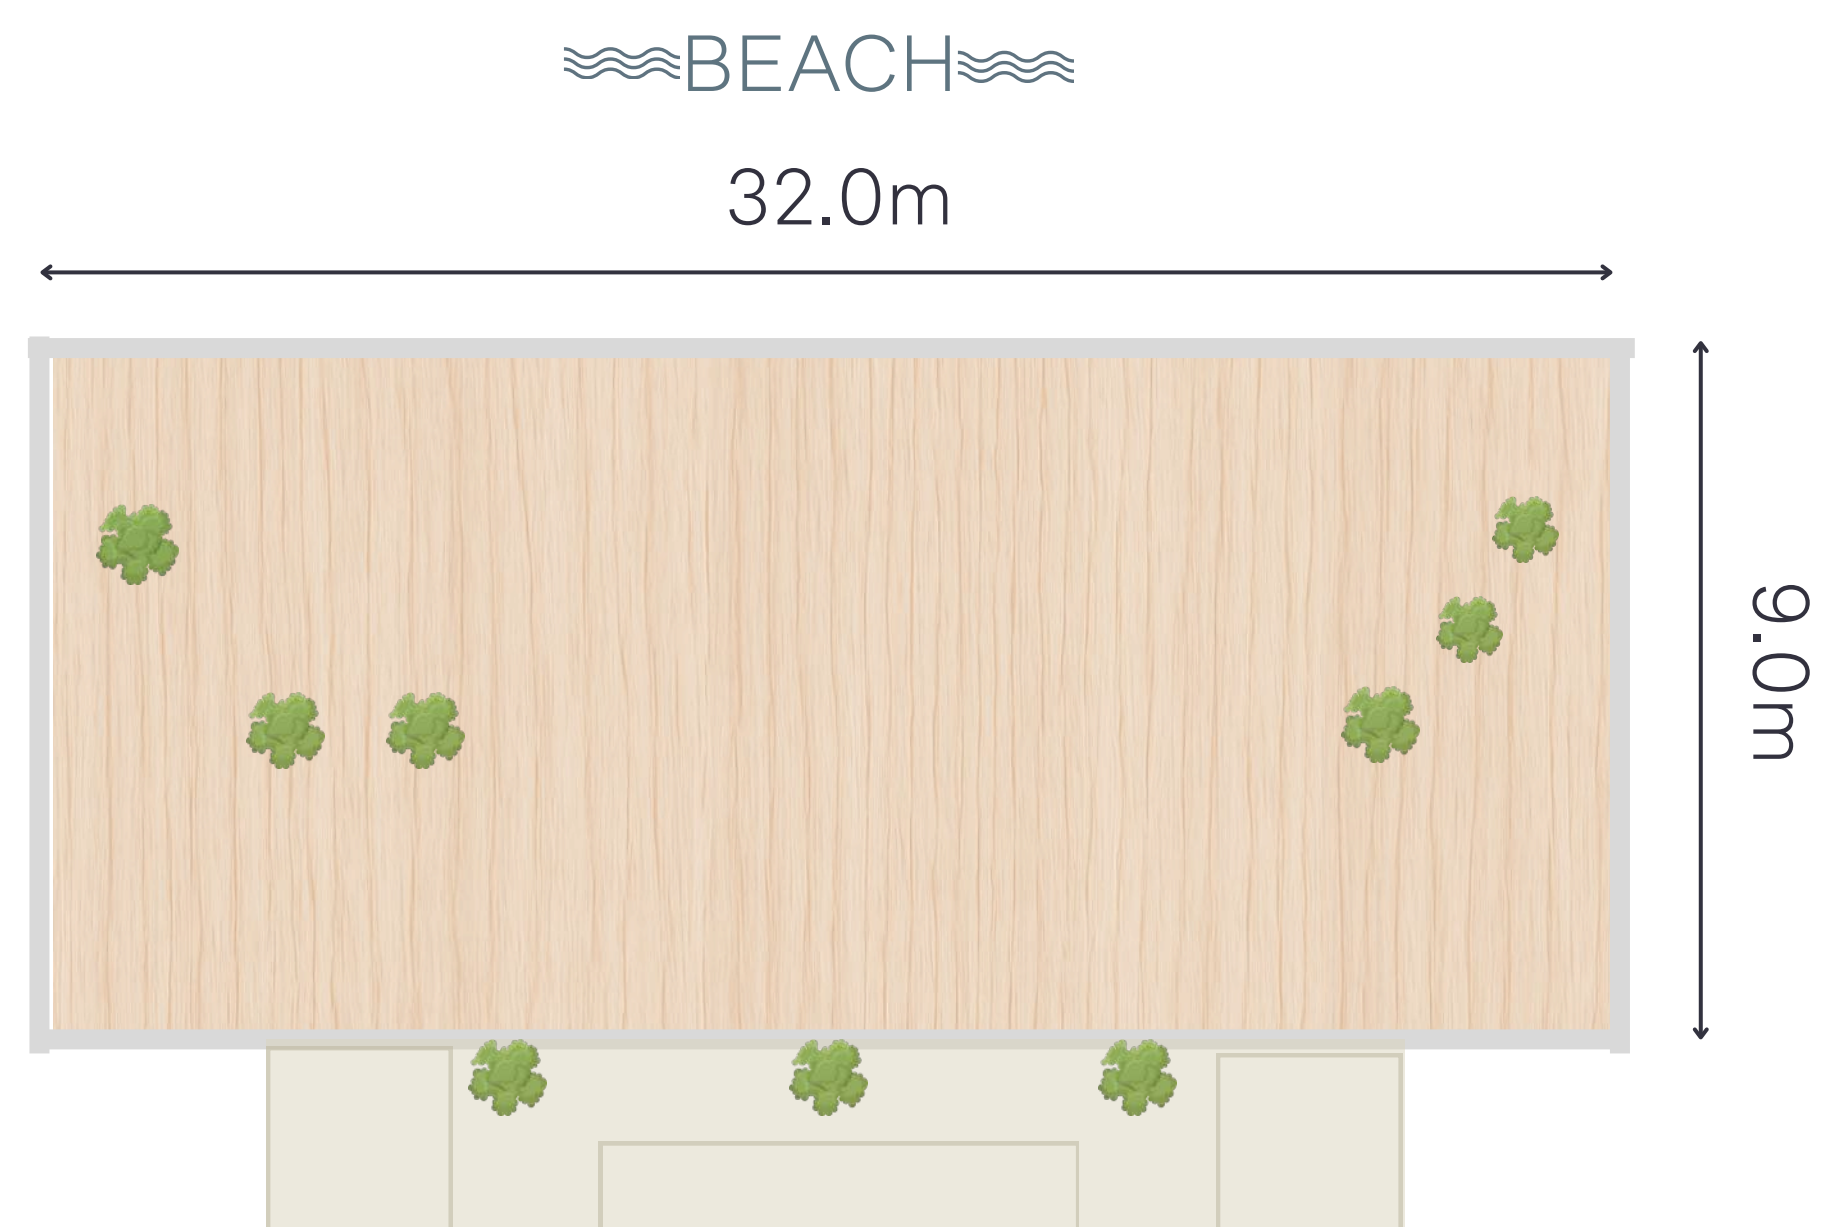

Breeze Beach Bar

Breeze Beach Bar is a spectacular open-air beachfront venue set directly on Klong Muang Beach, overlooking the Andaman Sea. With uninterrupted ocean views and magnificent sunsets, it provides a memorable setting for relaxed gatherings. Breeze Beach Bar does not offer rain protection.

Venue	Floor Area Sq. M.	Celing Height Metres	Banquet / Event		Meeting / Convention			
			Banquet	Cocktail	Hallow	U- Shape	Classroom	Theatre
Breeze Beach Bar	288	n/a	100	120	x	50	x	x