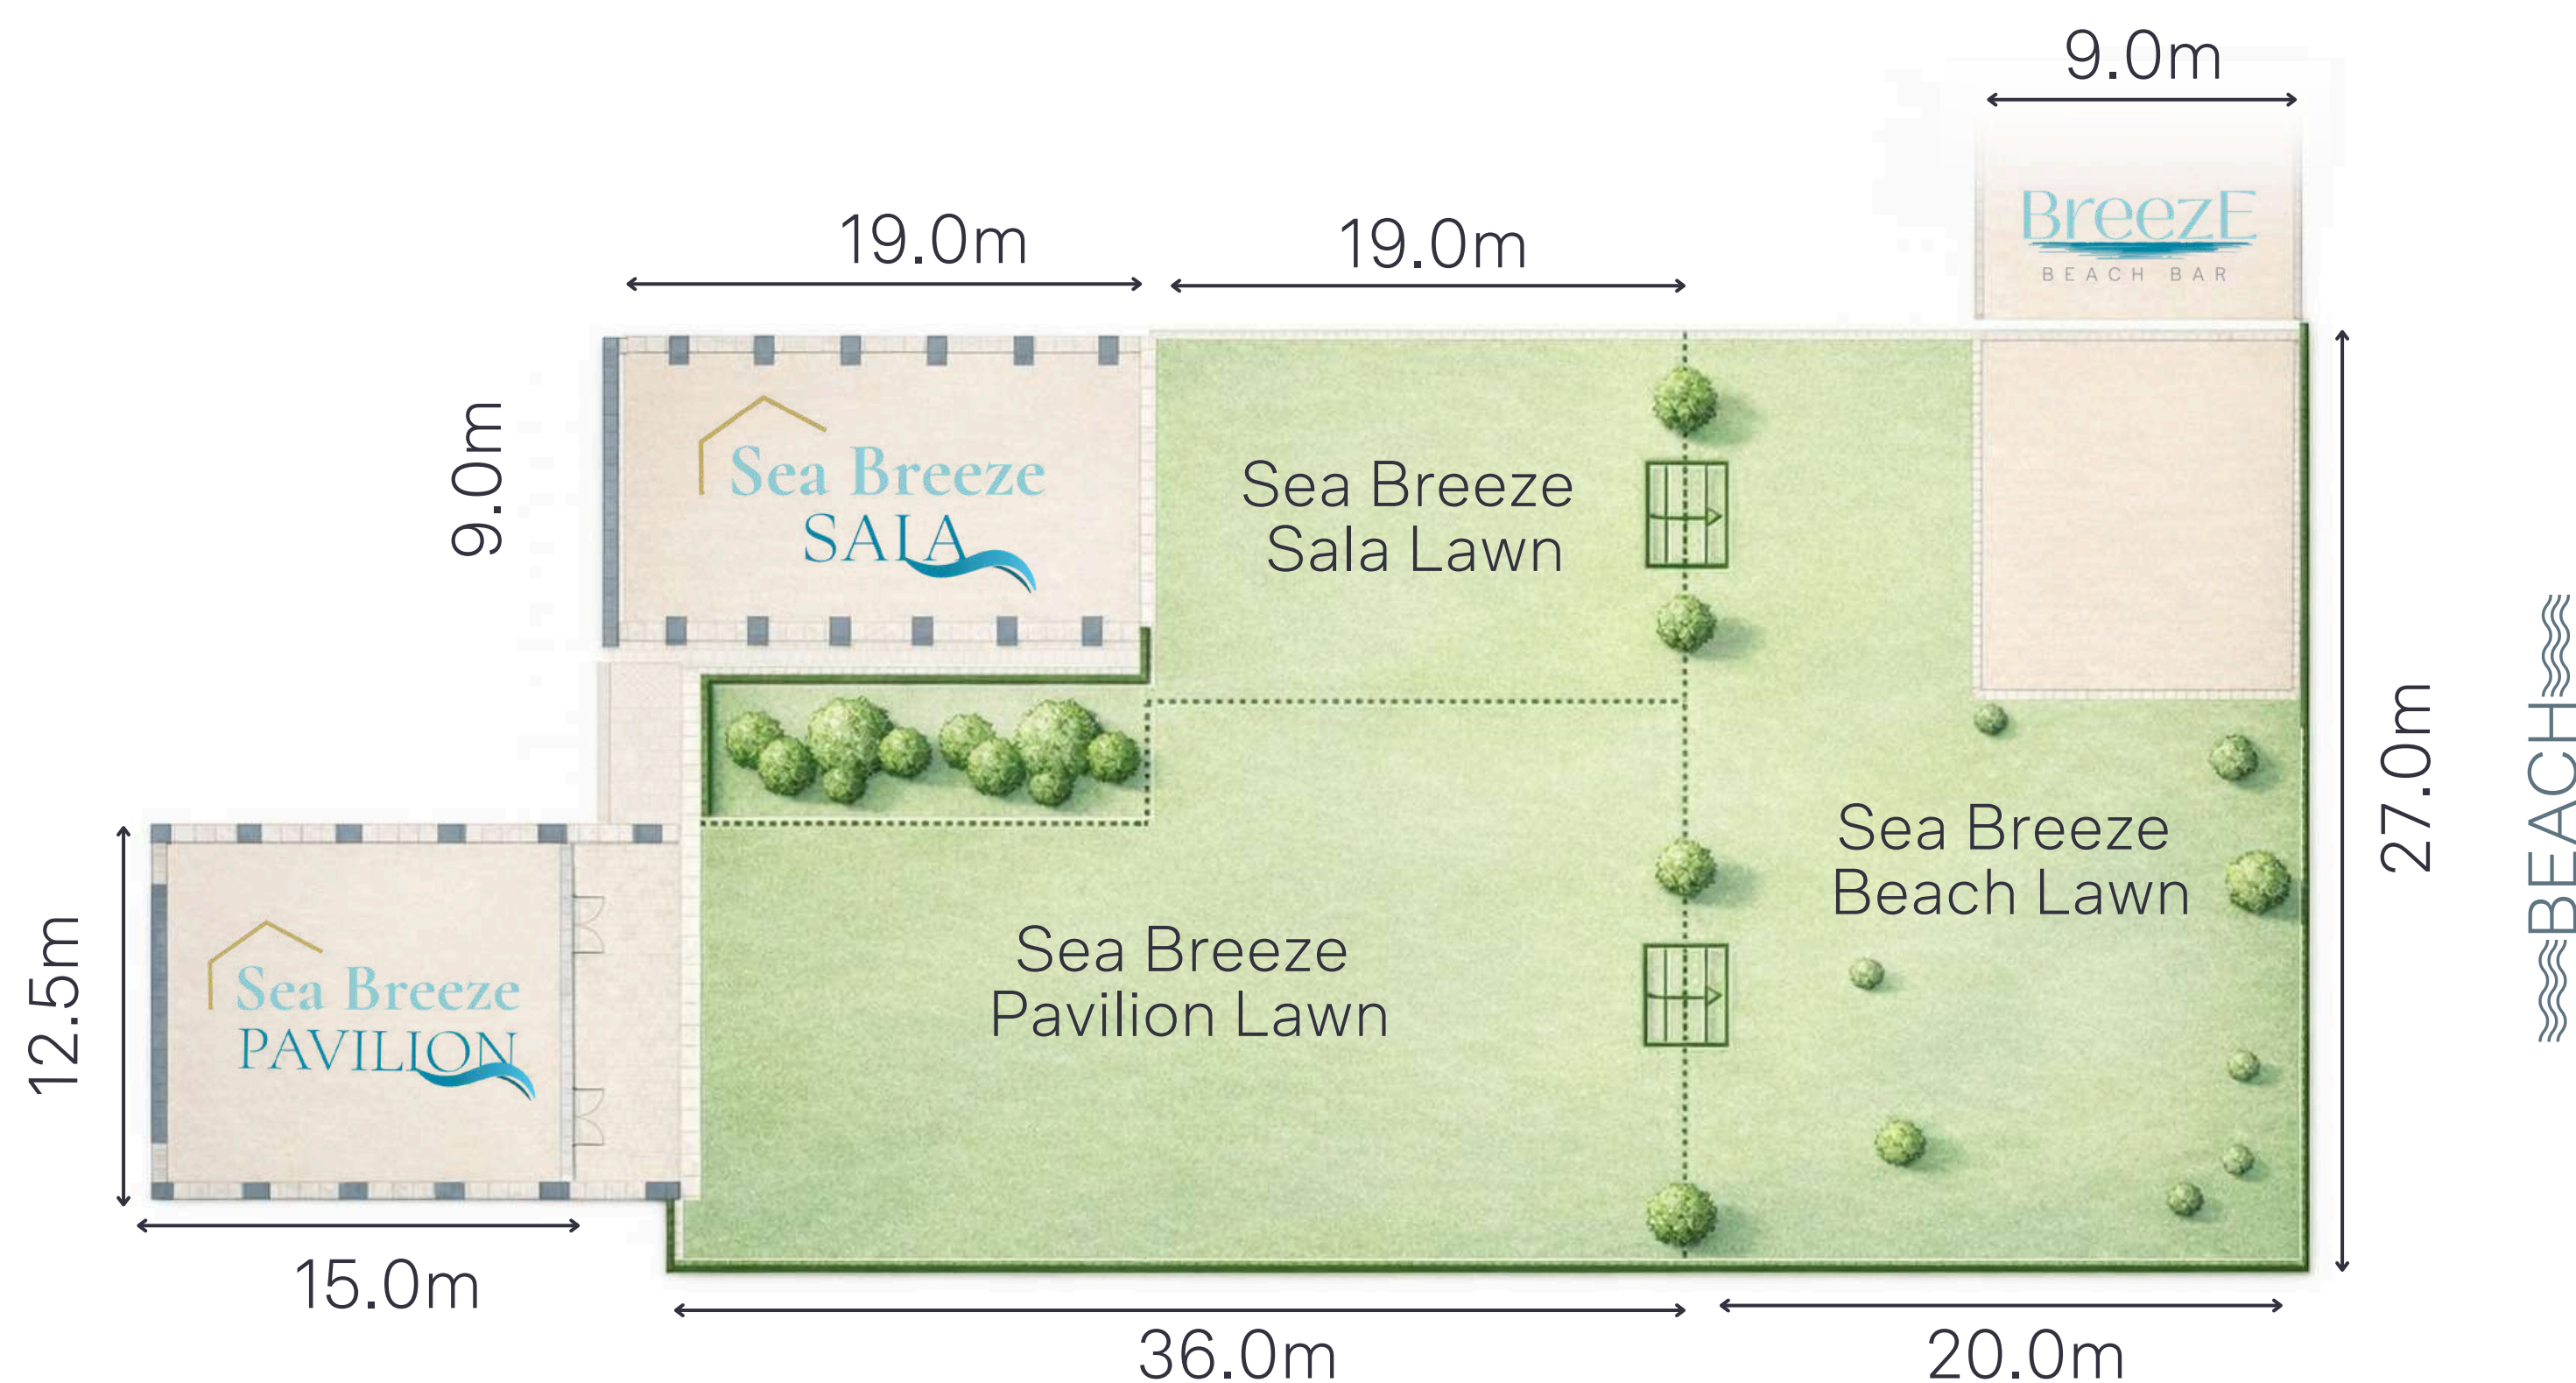

Venue	Floor Area Sq. M.	Celing Height Metres	Banquet / Event		Meeting / Convention			
			Banquet	Cocktail	Hallow	U- Shape	Classroom	Theatre
Koh Hong Room	42	3.5	x	x	12	12	20	20

(Artist's impression – final design subject to change)

Sea Breeze Event Area - Overview

The Sea Breeze Event Area is a versatile seaside venue that combines the air-conditioned comfort of the Sea Breeze Pavilion with the relaxed al fresco charm of the Sea Breeze Sala. Additional lawn spaces offer flexible setup options, seamlessly connecting to Breeze Beach Bar and framed by the breathtaking backdrop of the Andaman Sea.

Venue	Floor Area	Celing Height	Banquet / Event		Meeting / Convention			
			Sq. M.	Metres	Banquet	Cocktail	Hallow	U- Shape
Sea Breeze Pavilion	187	3.5	100	100	50	45	80	100
Sea Breeze Sala	170	3.5	40	50	25	20	40	50
Sea Breeze Sala Lawn	170	x	80	50	x	40	x	x
Sea Breeze Pavilion Lawn	420	x	200	200	x	100	x	x
Sea Breeze Beach Lawn	540	x	x	200	x	x	x	x