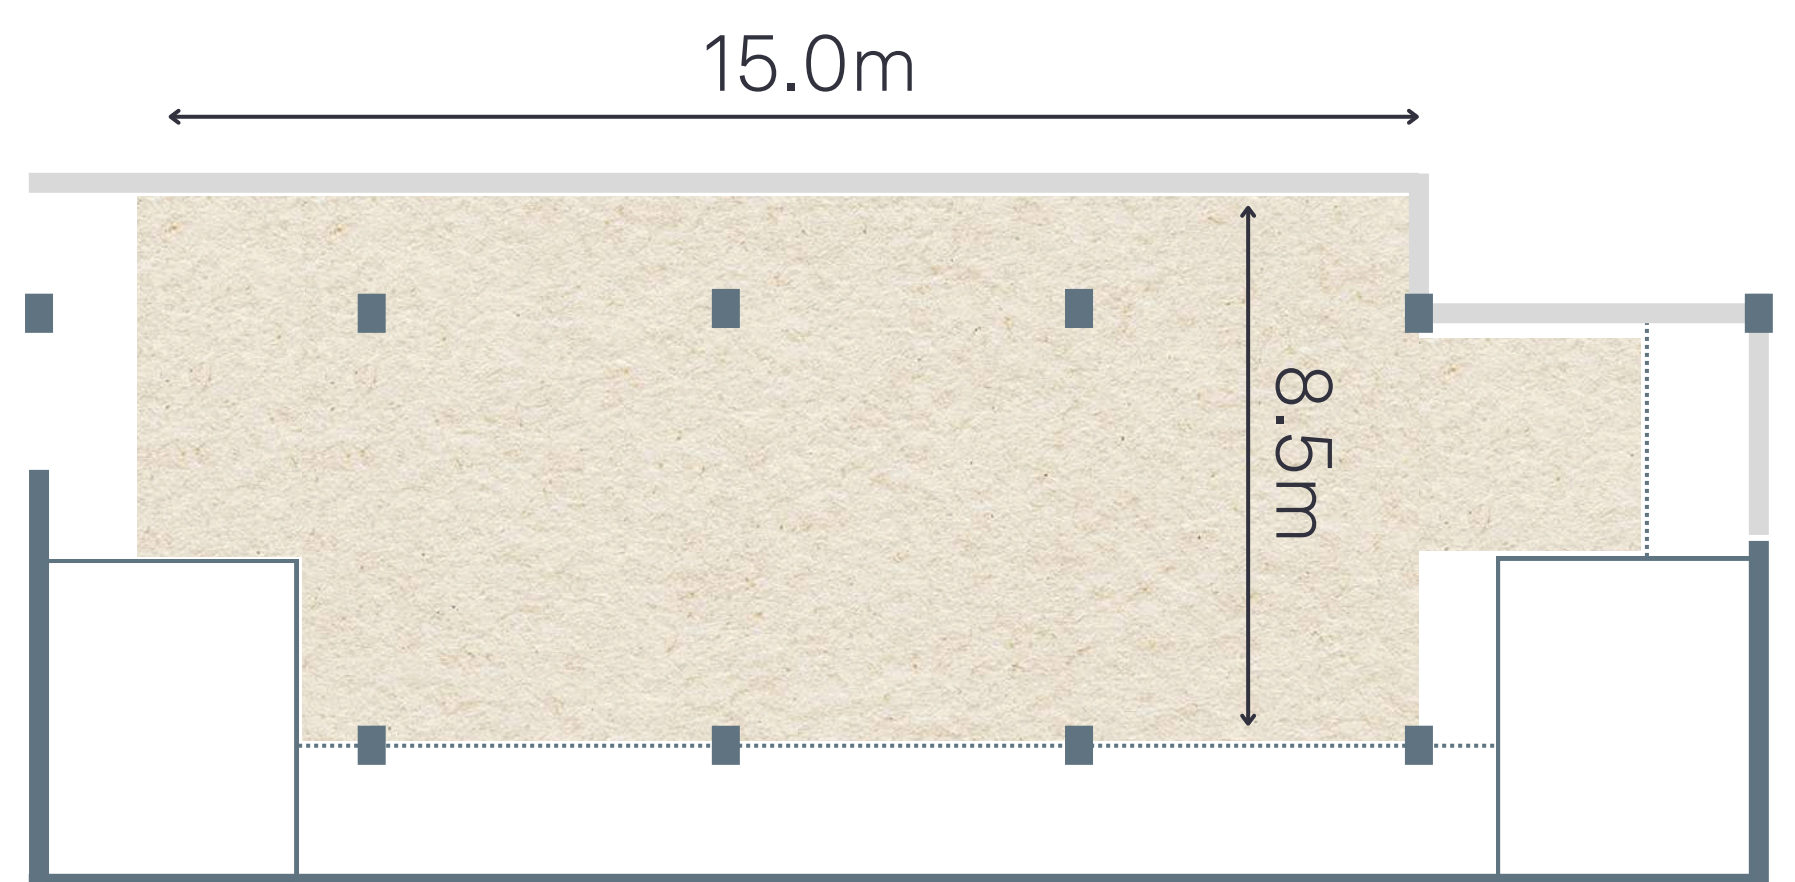

Mangosteen's Restaurant Deck

Mangosteen's Restaurant Deck features an outdoor deck overlooking the lush gardens toward the Andaman Sea. The area is partially covered with a solid roof, and a retractable roof provides additional rain protection when required. It is an ideal setting for dinners, cocktail receptions, and pre-dinner gatherings.

Venue	Floor Area Sq. M.	Celing Height Metres	Banquet / Event		Meeting / Convention			
			Banquet	Cocktail	Hallow	U- Shape	Classroom	Theatre
Mangosteen's Deck	130	3.5	50	80	x	50	x	x